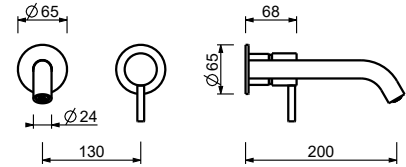

lead $\varnothing$ free

Wall-mount washbasin mixer

- spout projection 20 cm
- CYLINDRICAL handle with LEVER
- with rosaces
- flow restrictor 5 l/min at 3 bar
- 1/2" inlets
- WITHOUT WASTE

E811B

External piece

Chrome	50 02 E811B
Matt Black	50 13 E811B
Matt White	50 29 E811B
Matt Gun Metal PVD	50 P5 E811B
Matt British Gold PVD	50 P6 E811B
Matt Copper PVD	50 P9 E811B
Deep Black PVD	50 S1 E811B
Pure Brass PVD	50 Q7 E811B
Raw Metal PVD	50 Q8 E811B