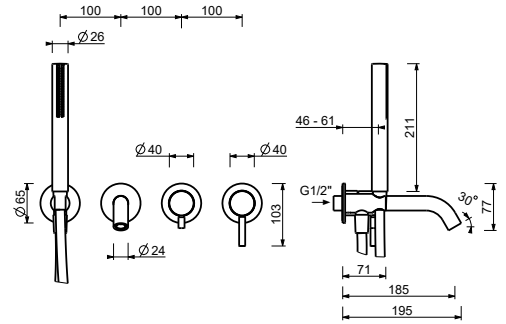

**Brushed Stainless Steel 50 93 M721B**

**R021A**

**Built-in piece**

44 00 R021A

**Built-in bathtub mixer**

- spout projection 20 cm
- handle
- **2-way** diverter with turning knob
- SUN handshower
- water plug with showerholder
- 150 cm PVC flexible
- 1/2" inlets