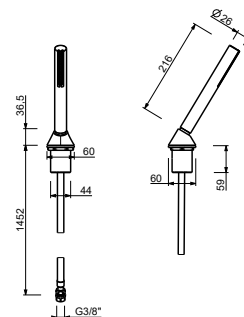

Z349

Shower set for bathtub edge

- SUN handshower
- 150 cm flexible

NOTE: FIT handshower in PVD finishes

Chrome	50 02 Z349
Matt Black	50 13 Z349
Matt White	50 29 Z349
Matt Gun Metal PVD	50 P5 Z349
Matt British Gold PVD	50 P6 Z349
Matt Copper PVD	50 P9 Z349
Deep Black PVD	50 S1 Z349