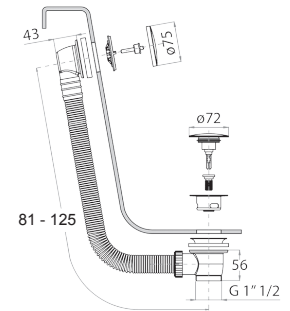

W001

Bathtub drain

- with handle
- WITH WASTE

N.B. complete finishing list in the section miscellaneous articles at the end of the pricelist

Chrome	91 02 W001
Matt Black	91 13 W001
Matt White	91 29 W001
Matt Gun Metal PVD	91 P5 W001
Matt British Gold PVD	91 P6 W001
Matt Copper PVD	91 P9 W001
Deep Black PVD	91 S1 W001

Brushed Stainless Steel 91 93 W001

W002

Bathtub drain

- with handle
- bath-tub drain with overflow
- WITH WASTE

N.B. complete finishing list in the section miscellaneous articles at the end of the pricelist

Chrome	91 02 W002
Matt Black	91 13 W002
Matt White	91 29 W002
Matt Gun Metal PVD	91 P5 W002
Matt British Gold PVD	91 P6 W002
Matt Copper PVD	91 P9 W002
Deep Black PVD	91 S1 W002

Brushed Stainless Steel 91 93 W002

9325

Mounting plate for deck-mount bathtub mixer

- screw covers
- mounting plate
- without cover plate

NOTE: To be finished with inspectable cover materials

Chrome 91 02 9325

9670

Mounting plate for deck-mount bathtub mixer

- screw covers
- mounting plate
- without cover plate

NOTE: To be finished with inspectable cover materials

Chrome 91 02 9670