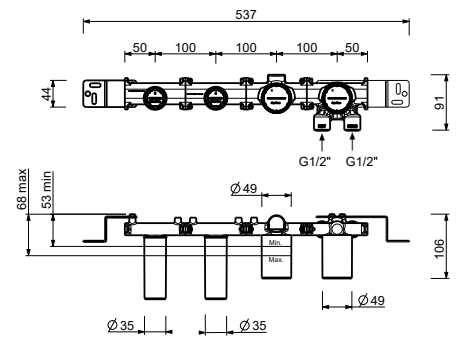

R021A

Built-in piece

44 00 R021A