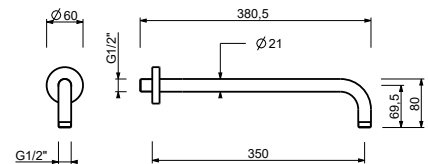

Shower arm

- 35 cm long
- round backplate
- wall-mount
- 1/2" inlet

Chrome	86 02 8137
Matt Black	86 13 8137
Matt White	86 29 8137
Matt Gun Metal PVD	86 P5 8137
Matt British Gold PVD	86 P6 8137
Matt Copper PVD	86 P9 8137
Deep Black PVD	86 S1 8137
Pure Brass PVD	86 Q7 8137
Raw Metal PVD	86 Q8 8137

Brushed Stainless Steel 86 93 8137

OPTIONAL: Built-in part for plasterboard

W046 91 00 W046