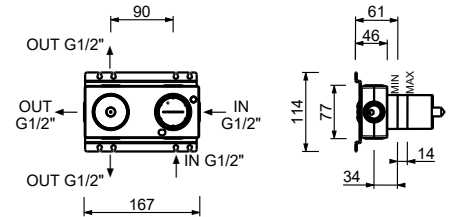

M687A

Brushed Stainless Steel 50 93 G489B

Built-in piece

44 00 M687A