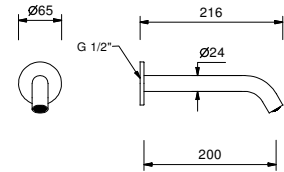

8430
lead $\emptyset$ free

Wall-mount washbasin spout

- spout projection 20 cm
- flow restrictor 5 l/min at 3 bar
- 1/2" inlet

Chrome	50 02 8430
Matt Black	50 13 8430
Matt White	50 29 8430
Matt Gun Metal PVD	50 P5 8430
Matt British Gold PVD	50 P6 8430
Matt Copper PVD	50 P9 8430
Deep Black PVD	50 S1 8430
Pure Brass PVD	50 Q7 8430
Raw Metal PVD	50 Q8 8430

Brushed Stainless Steel 50 93 8430