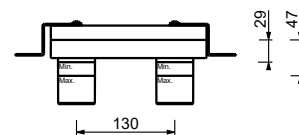

Brushed Stainless Steel 50 93 E814B

Built-in piece

44 00 M011A

M011A