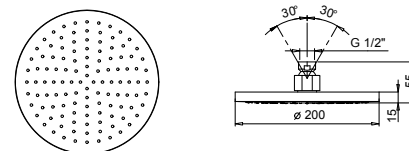

Rain showerhead

- Ø 20 cm
- Base material: brass
- flow restrictor 12 l/min at 3 bar
- anti-lime scale system
- 1/2" inlet
- check valve

NOTE: conditions necessary for the correct functioning: Min. Flow Rate: 10 l/min

Chrome	86 02 9230
Matt Black	86 13 9230
Matt White	86 29 9230