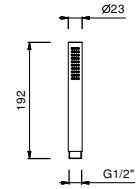

**Brushed Stainless Steel 90 93 8783**

**8914**

**Handshower**

- DISCO
- Base material: ABS
- Ø 10 cm
- round lever
- flow restrictor 9 l/min
- anti-lime scale system
- check valve

Chrome 90 02 8914

**Z348**