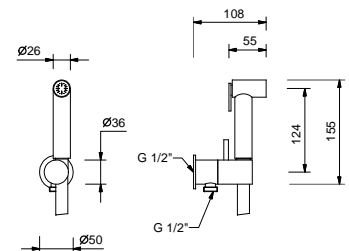

Chrome	91 02 8486
Matt Black	91 13 8486
Matt White	91 29 8486
Brushed Nickel PVD	91 92 8486
Matt Gun Metal PVD	91 P5 8486
Matt British Gold PVD	91 P6 8486
Matt Copper PVD	91 P9 8486
Deep Black PVD	91 S1 8486
Pure Brass PVD	91 Q7 8486
Raw Metal PVD	91 Q8 8486