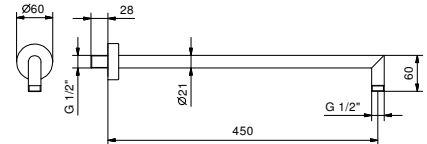

8011

Shower arm

- 45 cm long
- round backplate
- wall-mount
- 1/2" inlet

Chrome	86 02 8011
Matt Black	86 13 8011
Matt White	86 29 8011
Matt Gun Metal PVD	86 P5 8011
Matt British Gold PVD	86 P6 8011
Matt Copper PVD	86 P9 8011
Deep Black PVD	86 S1 8011

Brushed Stainless Steel 86 93 8011

OPTIONAL: Built-in part for plasterboard

W046 91 00 W046