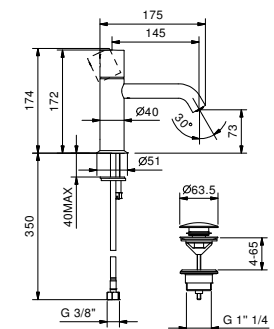

E903F
lead $\emptyset$ free

Single-hole washbasin mixer with extended spout

- spout projection 14,5 cm
- CYLINDRICAL handle
- flow restrictor 5 l/min at 3 bar
- flexible supply lines
- WITH pop-up WASTE

Chrome	50 02 E903F
Matt Black	50 13 E903F
Matt White	50 29 E903F
Matt Gun Metal PVD	50 P5 E903F
Matt British Gold PVD	50 P6 E903F
Matt Copper PVD	50 P9 E903F
Deep Black PVD	50 S1 E903F
Pure Brass PVD	50 Q7 E903F
Raw Metal PVD	50 Q8 E903F

Brushed Stainless Steel 50 93 E903F