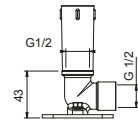

9237

Shower arm

- 45 cm long
- round backplate
- ceiling-mount
- 1/2" inlet

Chrome	86 02 9237
Matt Black	86 13 9237
Matt White	86 29 9237
Matt Gun Metal PVD	86 P5 9237
Matt British Gold PVD	86 P6 9237
Matt Copper PVD	86 P9 9237
Deep Black PVD	86 S1 9237
Pure Brass PVD	86 Q7 9237
Raw Metal PVD	86 Q8 9237

Brushed Stainless Steel 86 93 9237

OPTIONAL: Built-in part for plasterboard

W046 91 00 W046