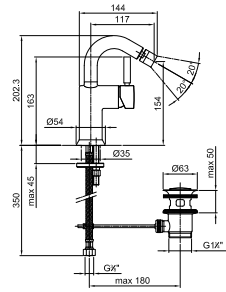

1808F

Single-hole bidet mixer - OLD CAFE'

- spout projection 11,5 cm
- handle
- turning spout
- flow restrictor 5 l/min at 3 bar
- articulated aerator
- flexible supply lines
- WITH WASTE

Chrome	42 02 1808F
Matt Gun Metal PVD	42 P5 1808F
Matt British Gold PVD	42 P6 1808F
Matt Copper PVD	42 P9 1808F
Deep Black PVD	42 S1 1808F