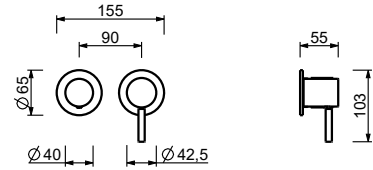

Built-in shower mixer

- handles
- with rosaces
- **2-way** diverter with turning knob
- 1/2" inlets
- soundproof
- for horizontal installation only

G481B

External piece

Chrome	50 02 G481B
Matt Black	50 13 G481B
Matt White	50 29 G481B
Matt Gun Metal PVD	50 P5 G481B
Matt British Gold PVD	50 P6 G481B
Matt Copper PVD	50 P9 G481B
Deep Black PVD	50 S1 G481B
Pure Brass PVD	50 Q7 G481B
Raw Metal PVD	50 Q8 G481B