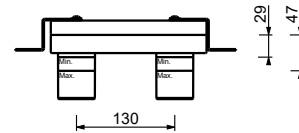

**Brushed Stainless Steel 50 93 E812B**

**Built-in piece**

44 00 M011A

**M011A**

lead $\varnothing$ free

**Wall-mount washbasin mixer**

- spout projection 25 cm
- CYLINDRICAL handle with LEVER
- with plate
- flow restrictor 5 l/min at 3 bar
- 1/2" inlets
- WITHOUT WASTE