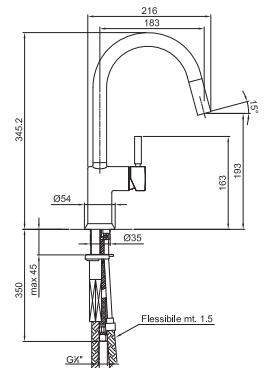

Chrome

42 02 1852F

Matt Gun Metal PVD

42 P5 1852F

Matt British Gold PVD

42 P6 1852F

Matt Copper PVD

42 P9 1852F

Deep Black PVD

42 S1 1852F

1855F

Single-hole sink mixer - OLD CAFE'

- spout projection 17,5 cm
- handle
- turning spout
- flow restrictor 8 l/min at 3 bar
- flexible supply lines
- WITHOUT WASTE