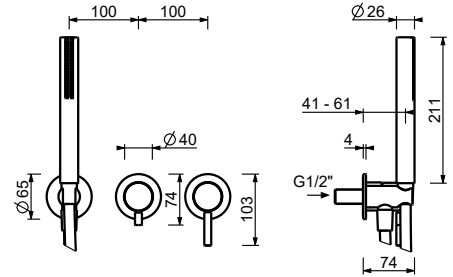

Built-in shower mixer

- handles
- **2-way** diverter with turning knob
- SUN handshower
- water plug with showerholder
- 150 cm PVC flexible
- 1/2" inlets

NOTE: FIT handshower in PVD and 93 finishes

M784B

External piece

Chrome	50 02 M784B
Matt Black	50 13 M784B
Matt White	50 29 M784B
Matt Gun Metal PVD	50 P5 M784B
Matt British Gold PVD	50 P6 M784B
Matt Copper PVD	50 P9 M784B
Deep Black PVD	50 S1 M784B
Pure Brass PVD	50 Q7 M784B
Raw Metal PVD	50 Q8 M784B

Brushed Stainless Steel 50 93 M784B

R084A

Built-in piece

44 00 R084A