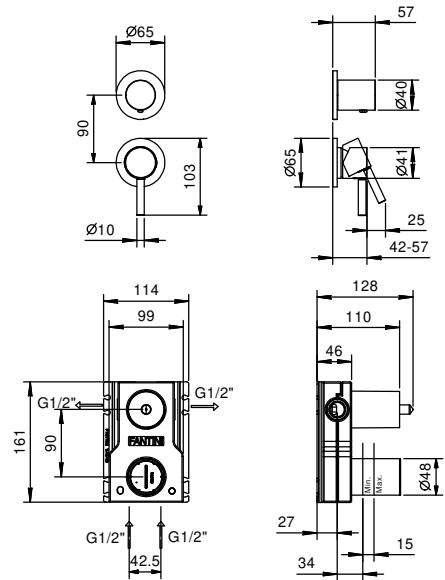

Built-in shower mixer

- handles
- with rosaces
- **2-way** diverter with turning knob
- 1/2" inlets
- soundproof
- for vertical installation only

G481B

External piece

Chrome	50 02 G481B
Matt Black	50 13 G481B
Matt White	50 29 G481B
Matt Gun Metal PVD	50 P5 G481B
Matt British Gold PVD	50 P6 G481B
Matt Copper PVD	50 P9 G481B
Deep Black PVD	50 S1 G481B
Pure Brass PVD	50 Q7 G481B
Raw Metal PVD	50 Q8 G481B

Brushed Stainless Steel 50 93 G481B

Built-in piece

44 00 M585A