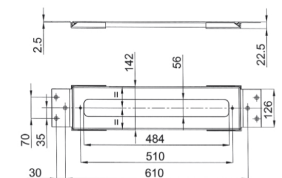

W001

Bathtub drain

- with handle
- WITH WASTE

N.B. complete finishing list in the section miscellaneous articles at the end of the pricelist

Chrome	91 02 W001
Matt Black	91 13 W001
Matt White	91 29 W001
Matt Gun Metal PVD	91 P5 W001
Matt British Gold PVD	91 P6 W001
Matt Copper PVD	91 P9 W001
Deep Black PVD	91 S1 W001

Brushed Stainless Steel 91 93 W001

W002

Bathtub drain

- with handle
- bath-tub drain with overflow
- WITH WASTE

N.B. complete finishing list in the section miscellaneous articles at the end of the pricelist

Chrome	91 02 W002
Matt Black	91 13 W002
Matt White	91 29 W002
Matt Gun Metal PVD	91 P5 W002
Matt British Gold PVD	91 P6 W002
Matt Copper PVD	91 P9 W002
Deep Black PVD	91 S1 W002

Brushed Stainless Steel 91 93 W002

9325

Mounting plate for deck-mount bathtub mixer

- screw covers
- mounting plate
- without cover plate

NOTE: To be finished with inspectable cover materials

Chrome 91 02 9325

9670

Mounting plate for deck-mount bathtub mixer

- screw covers
- mounting plate
- without cover plate

NOTE: To be finished with inspectable cover materials

Chrome 91 02 9670