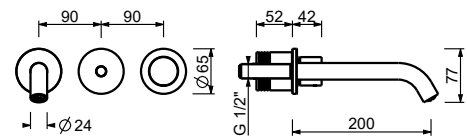

M012A

Built-in piece

44 00 M012A