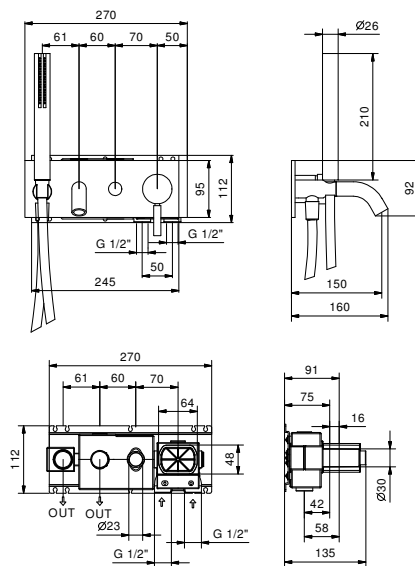

**Brushed Stainless Steel 50 93 E320B**

**Built-in piece**

22 00 D020A
-------------

**Built-in bathtub mixer**

- spout projection 20 cm
- CYLINDRICAL handle with LEVER
- **2-way** automatic diverter
- SUN handshower
- water plug with showerholder
- 150 cm PVC flexible
- 1/2" inlets
- soundproof