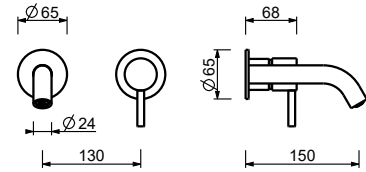

lead $\varnothing$ free

Wall-mount washbasin mixer

- spout projection 15 cm
- CYLINDRICAL handle with LEVER
- with rosaces
- flow restrictor 5 l/min at 3 bar
- 1/2" inlets
- WITHOUT WASTE

E809B

External piece

Chrome	50 02 E809B
Matt Black	50 13 E809B
Matt White	50 29 E809B
Matt Gun Metal PVD	50 P5 E809B
Matt British Gold PVD	50 P6 E809B
Matt Copper PVD	50 P9 E809B
Deep Black PVD	50 S1 E809B
Pure Brass PVD	50 Q7 E809B
Raw Metal PVD	50 Q8 E809B