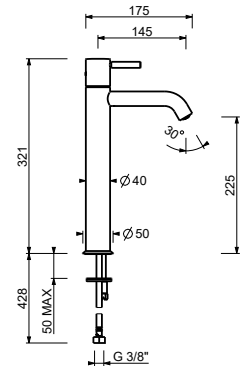

E906WF
lead $\emptyset$ free

Single-hole high washbasin mixer

- spout projection 14,5 cm
- CYLINDRICAL handle
- flow restrictor 5 l/min at 3 bar
- flexible supply lines
- WITHOUT WASTE

Chrome	50 02 E906WF
Matt Black	50 13 E906WF
Matt White	50 29 E906WF
Matt Gun Metal PVD	50 P5 E906WF
Matt British Gold PVD	50 P6 E906WF
Matt Copper PVD	50 P9 E906WF
Deep Black PVD	50 S1 E906WF
Pure Brass PVD	50 Q7 E906WF
Raw Metal PVD	50 Q8 E906WF

Brushed Stainless Steel 50 93 E906WF

E806WF
lead $\emptyset$ free

Single-hole high washbasin mixer

- spout projection 14,5 cm
- CYLINDRICAL handle with LEVER
- flow restrictor 5 l/min at 3 bar
- flexible supply lines
- WITHOUT WASTE

Chrome	50 02 E806WF
Matt Black	50 13 E806WF
Matt White	50 29 E806WF
Matt Gun Metal PVD	50 P5 E806WF
Matt British Gold PVD	50 P6 E806WF
Matt Copper PVD	50 P9 E806WF
Deep Black PVD	50 S1 E806WF
Pure Brass PVD	50 Q7 E806WF
Raw Metal PVD	50 Q8 E806WF

Brushed Stainless Steel 50 93 E806WF

1806WF

Single-hole high washbasin mixer - OLD CAFE'

- spout projection 13 cm
- handle
- turning spout
- flow restrictor 5 l/min at 3 bar
- flexible supply lines
- WITHOUT WASTE

Chrome	42 02 1806WF
Matt Gun Metal PVD	42 P5 1806WF
Matt British Gold PVD	42 P6 1806WF
Matt Copper PVD	42 P9 1806WF
Deep Black PVD	42 S1 1806WF