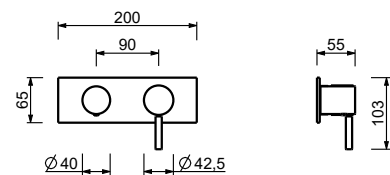

G482B

External piece

Chrome	50 02 G482B
Matt Black	50 13 G482B
Matt White	50 29 G482B
Matt Gun Metal PVD	50 P5 G482B
Matt British Gold PVD	50 P6 G482B
Matt Copper PVD	50 P9 G482B
Deep Black PVD	50 S1 G482B
Pure Brass PVD	50 Q7 G482B
Raw Metal PVD	50 Q8 G482B