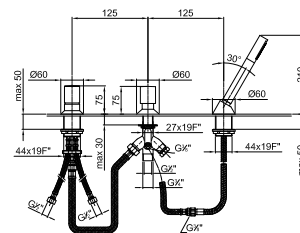

Deck-mount bathtub mixer

- handles
- 3-hole
- without spout
- **2-way** diverter with pushing button
- SUN handshower
- 150 cm flexible
- 1/2" inlets
- flexible supply lines

NOTE: FIT handshower in PVD finishes