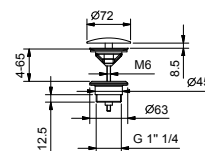

Waste

- 1" 1/4
- for washbasin without overflow
- for washbasin with overflow
- unrestricted outlet
- universal

N.B. complete finishing list in the section miscellaneous articles at the end of the pricelist

Chrome	91 02 8435
Matt Black	91 13 8435
Matt White	91 29 8435
Matt Gun Metal PVD	91 P5 8435
Matt British Gold PVD	91 P6 8435
Matt Copper PVD	91 P9 8435
Deep Black PVD	91 S1 8435
Pure Brass PVD	91 Q7 8435
Raw Metal PVD	91 Q8 8435

Brushed Stainless Steel 91 93 8435