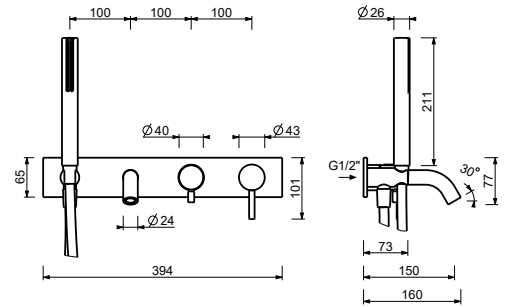

Built-in bathtub mixer

- spout projection 15 cm
- handle
- **2-way** diverter with turning knob
- SUN handshower
- water plug with showerholder
- 150 cm PVC flexible
- 1/2" inlets

NOTE: FIT handshower in PVD and 93 finishes

E820B

External piece

Chrome	50 02 E820B
Matt Black	50 13 E820B
Matt White	50 29 E820B
Matt Gun Metal PVD	50 P5 E820B
Matt British Gold PVD	50 P6 E820B
Matt Copper PVD	50 P9 E820B
Deep Black PVD	50 S1 E820B
Pure Brass PVD	50 Q7 E820B
Raw Metal PVD	50 Q8 E820B

Brushed Stainless Steel 50 93 E820B