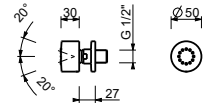

9671

Flexible

- Base material: PVC
- 200 cm
- 1/2" conical nut x 1/2" conical nut

Chrome	90 02 9671
Matt Black	90 13 9671
Cream White	90 26 9671
Matt Gun Metal PVD	90 P5 9671
Matt British Gold PVD	90 P6 9671
Matt Copper PVD	90 P9 9671
Deep Black PVD	90 S1 9671
Pure Brass PVD	90 Q7 9671
Raw Metal PVD	90 Q8 9671

Brushed Stainless Steel 90 93 9671

9248

Lateral body spray

- Base material: brass
- adjustable
- anti-lime scale system
- 1/2" inlet

Chrome	86 02 9248
Matt Black	86 13 9248
Matt White	86 29 9248
Matt Gun Metal PVD	86 P5 9248
Matt British Gold PVD	86 P6 9248
Matt Copper PVD	86 P9 9248
Deep Black PVD	86 S1 9248

8055

Lateral body spray

- adjustable
- Base material: ABS
- anti-lime scale system
- 1/2" inlet
- built-in part included

Chrome 86 02 8055