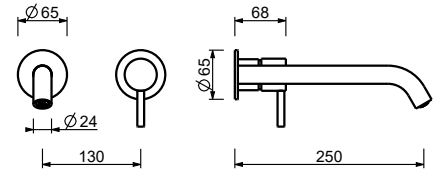

lead $\varnothing$ free

Wall-mount washbasin mixer

- spout projection 25 cm
- CYLINDRICAL handle with LEVER
- with rosaces
- flow restrictor 5 l/min at 3 bar
- 1/2" inlets
- WITHOUT WASTE

E812B

External piece

Chrome	50 02 E812B
Matt Black	50 13 E812B
Matt White	50 29 E812B
Matt Gun Metal PVD	50 P5 E812B
Matt British Gold PVD	50 P6 E812B
Matt Copper PVD	50 P9 E812B
Deep Black PVD	50 S1 E812B
Pure Brass PVD	50 Q7 E812B
Raw Metal PVD	50 Q8 E812B