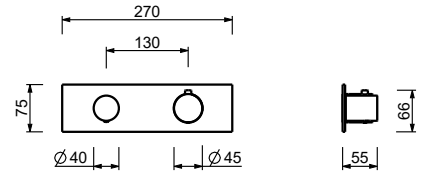

3/4" built-in thermostatic shower mixer

- handles
- **3-way** shut-off diverter with turning knob
- for horizontal installation only
- 3/4" inlets

G573B

External piece

Chrome	87 02 G573B
Matt Black	87 13 G573B
Matt White	87 29 G573B
Matt Gun Metal PVD	87 P5 G573B
Matt British Gold PVD	87 P6 G573B
Matt Copper PVD	87 P9 G573B
Deep Black PVD	87 S1 G573B
Pure Brass PVD	87 Q7 G573B
Raw Metal PVD	87 Q8 G573B

Brushed Stainless Steel 87 93 G573B