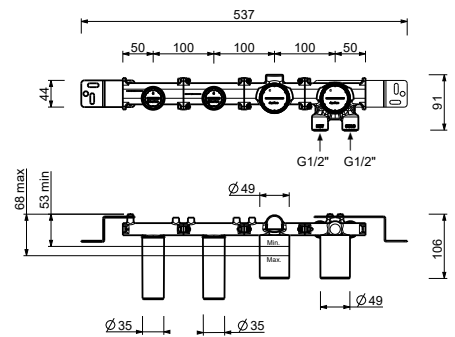

**Brushed Stainless Steel 50 93 M721B**

**R021A**

**Built-in piece**

44 00 R021A

**Built-in bathtub mixer**

- spout projection 20 cm
- handle
- **2-way** diverter with turning knob
- SUN handshower
- water plug with showerholder
- 150 cm PVC flexible
- 1/2" inlets