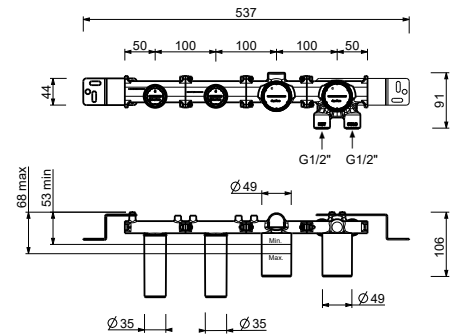

R021A

Built-in piece

44 00 R021A