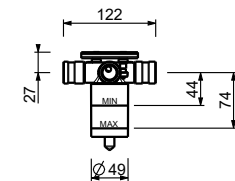

Built-in piece

19 00 D377A