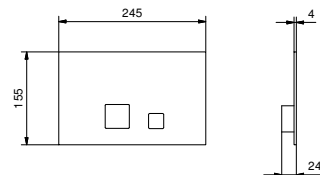

Flush actuator plate

- Base material: stainless steel
- flush fit controls
- with square controls
- compatible with GEBERIT SIGMA8, SIGMA12
- without visible fixing system

N.B. complete finishing list in the section miscellaneous articles at the end of the pricelist