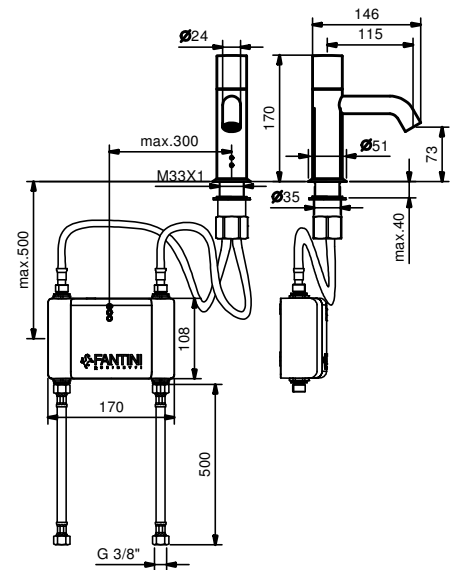

2504WF
lead-free

Single-hole electronic washbasin mixer

- spout projection 11,5 cm
- CYLINDRICAL handle
- Progressive cartridge
- flow restrictor 5 l/min at 3 bar
- equipped with alkaline battery (4x1,5 type AA)
- flexible supply lines
- WITHOUT WASTE

Chrome	50 02 2504WF
Matt Black	50 13 2504WF
Matt White	50 29 2504WF
Matt Gun Metal PVD	50 P5 2504WF
Matt British Gold PVD	50 P6 2504WF
Matt Copper PVD	50 P9 2504WF
Deep Black PVD	50 S1 2504WF
Pure Brass PVD	50 Q7 2504WF
Raw Metal PVD	50 Q8 2504WF

Brushed Stainless Steel 50 93 2504WF

Electronic wall-mounted basin mixer

- spout projection 20 cm
- CYLINDRICAL handle
- Progressive cartridge
- flow restrictor 5 l/min at 3 bar
- equipped with alkaline battery (4x1,5 type AA)
- WITHOUT WASTE

G311B

External piece

Chrome	50 02 G311B
Matt Black	50 13 G311B
Matt White	50 29 G311B
Matt Gun Metal PVD	50 P5 G311B
Matt British Gold PVD	50 P6 G311B
Matt Copper PVD	50 P9 G311B
Deep Black PVD	50 S1 G311B
Pure Brass PVD	50 Q7 G311B
Raw Metal PVD	50 Q8 G311B

Brushed Stainless Steel 50 93 G311B