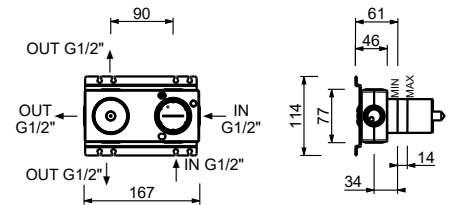

**M687A**

**Brushed Stainless Steel 50 93 G483B**

**Built-in piece**

44 00 M687A

**Built-in shower mixer**

- handles
- **2-way** diverter with turning knob
- SUN handshower
- water plug with showerholder
- 150 cm PVC flexible
- 1/2" inlets