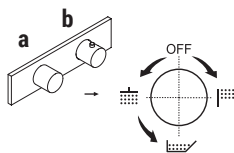

Technical information

NOSTROMO is supplied as standard WITH HANDLE.

All washbasin and bidet mixers are fitted with 5 l/min **flow restrictors**.

BASINS HOLE SIZE:

- For single-hole washbasin and bidet mixers.

The built-in 3/4" thermostatic shower mixer is available:

- art. **G531B+D331A** - 1 outlet
- art. **G572B+D372A** - 2 outlets
- art. **G573B+D373A** - 3 outlets

EXAMPLE:

art. **G573B+D373A**

a) shut-off rotating diverter - By rotating the diverter knob from centre to right clockwise, one opens the first outlet, shuts off at the centre and rotating left opens the second and third outlets in a sequence.

b) temperature control.

Base materials: BRASS

Finishing:

- 02 Chrome
- 13 Matt Black (RAL 9005)
- 29 Matt White (RAL 9016)
- P5 Matt Gun Metal PVD
- P6 Matt British Gold PVD
- P9 Matt Copper PVD
- S1 Deep Black PVD
- Q7 Pure Brass PVD
- Q8 Raw Metal PVD

Base materials:

STAINLESS STEEL AISI 316/316 L

Finishing:

- 93 Brushed Stainless Steel

* For spare parts, accessories, miscellaneous items and extensions please refer to specific pricelist sections