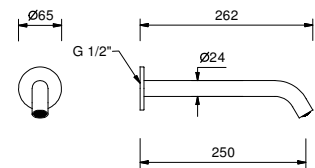

8431
lead $\emptyset$ free

Wall-mount washbasin spout

- spout projection 25 cm
- flow restrictor 5 l/min at 3 bar
- 1/2" inlet

Chrome	50 02 8431
Matt Black	50 13 8431
Matt White	50 29 8431
Matt Gun Metal PVD	50 P5 8431
Matt British Gold PVD	50 P6 8431
Matt Copper PVD	50 P9 8431
Deep Black PVD	50 S1 8431
Pure Brass PVD	50 Q7 8431
Raw Metal PVD	50 Q8 8431

Brushed Stainless Steel 50 93 8431