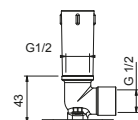

Chrome	86 02 8137
Matt Black	86 13 8137
Matt White	86 29 8137
Matt Gun Metal PVD	86 P5 8137
Matt British Gold PVD	86 P6 8137
Matt Copper PVD	86 P9 8137
Deep Black PVD	86 S1 8137
Pure Brass PVD	86 Q7 8137
Raw Metal PVD	86 Q8 8137

Brushed Stainless Steel 86 93 8137

OPTIONAL: Built-in part for plasterboard

W046 91 00 W046