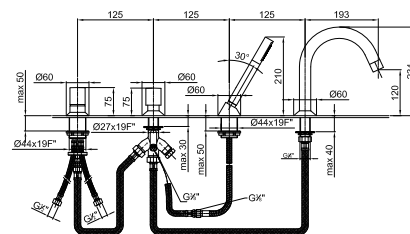

1665

Deck-mount bathtub mixer

- spout projection 19,5 cm
- handles
- 4-hole
- **2-way** diverter with pushing button
- SUN handshower
- 150 cm flexible
- 1/2" inlets
- flexible supply lines

NOTE: FIT handshower in PVD finishes

Chrome	50 02 1665
Matt Black	50 13 1665
Matt White	50 29 1665
Matt Gun Metal PVD	50 P5 1665
Matt British Gold PVD	50 P6 1665
Matt Copper PVD	50 P9 1665
Deep Black PVD	50 S1 1665

1667

Deck-mount bathtub mixer

- handles
- 3-hole
- without spout
- **2-way** diverter with pushing button
- SUN handshower
- 150 cm flexible
- 1/2" inlets
- flexible supply lines

NOTE: FIT handshower in PVD finishes