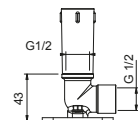

Shower arm

- 25 cm long
- round backplate
- ceiling-mount
- 1/2" inlet

Chrome	86 02 9236
Matt Black	86 13 9236
Matt White	86 29 9236
Matt Gun Metal PVD	86 P5 9236
Matt British Gold PVD	86 P6 9236
Matt Copper PVD	86 P9 9236
Deep Black PVD	86 S1 9236
Pure Brass PVD	86 Q7 9236
Raw Metal PVD	86 Q8 9236

Brushed Stainless Steel 86 93 9236

OPTIONAL: Built-in part for plasterboard

W046 91 00 W046