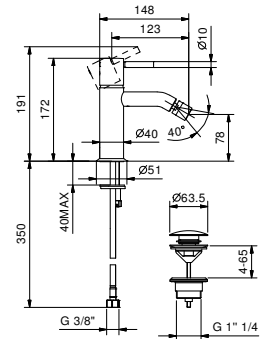

E808F

Single-hole bidet mixer

- spout projection 12,5 cm
- CYLINDRICAL handle with LEVER
- flow restrictor 5 l/min at 3 bar
- articulated aerator
- flexible supply lines
- WITH pop-up WASTE

Chrome	50 02 E808F
Matt Black	50 13 E808F
Matt White	50 29 E808F
Matt Gun Metal PVD	50 P5 E808F
Matt British Gold PVD	50 P6 E808F
Matt Copper PVD	50 P9 E808F
Deep Black PVD	50 S1 E808F
Pure Brass PVD	50 Q7 E808F
Raw Metal PVD	50 Q8 E808F

Brushed Stainless Steel 50 93 E808F

Single-hole bidet mixer

- spout projection 11,8 cm
- CYLINDRICAL handle with LEVER
- flow restrictor 5 l/min at 3 bar
- 1/2" inlets
- WITH pop-up WASTE

E911B

External piece

Chrome	50 02 E911B
Matt Black	50 13 E911B
Matt White	50 29 E911B
Matt Gun Metal PVD	50 P5 E911B
Matt British Gold PVD	50 P6 E911B
Matt Copper PVD	50 P9 E911B
Deep Black PVD	50 S1 E911B
Pure Brass PVD	50 Q7 E911B
Raw Metal PVD	50 Q8 E911B

Brushed Stainless Steel 50 93 E911B