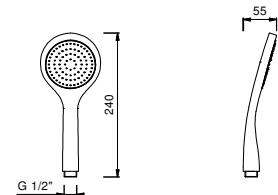

**Brushed Stainless Steel 90 93 8783**

**8914**

**Handshower**

- DISCO
- Base material: ABS
- Ø 10 cm
- round lever
- flow restrictor 9 l/min
- anti-lime scale system
- check valve

Chrome 90 02 8914

**Z348**