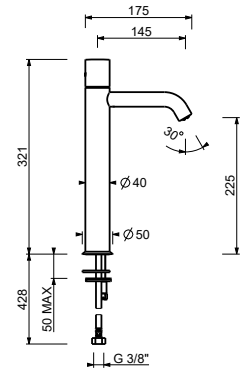

- spout projection 14,5 cm
- CYLINDRICAL handle
- flow restrictor 5 l/min at 3 bar
- flexible supply lines
- WITHOUT WASTE

Chrome	50 02 E906WF
Matt Black	50 13 E906WF
Matt White	50 29 E906WF
Matt Gun Metal PVD	50 P5 E906WF
Matt British Gold PVD	50 P6 E906WF
Matt Copper PVD	50 P9 E906WF
Deep Black PVD	50 S1 E906WF
Pure Brass PVD	50 Q7 E906WF
Raw Metal PVD	50 Q8 E906WF

**Brushed Stainless Steel 50 93 E906WF**

**E806WF**  
lead $\emptyset$ free

**Single-hole high washbasin mixer**

- spout projection 14,5 cm
- CYLINDRICAL handle with LEVER
- flow restrictor 5 l/min at 3 bar
- flexible supply lines
- WITHOUT WASTE