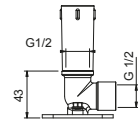

Chrome	86 02 8011
Matt Black	86 13 8011
Matt White	86 29 8011
Matt Gun Metal PVD	86 P5 8011
Matt British Gold PVD	86 P6 8011
Matt Copper PVD	86 P9 8011
Deep Black PVD	86 S1 8011

Brushed Stainless Steel 86 93 8011

OPTIONAL: Built-in part for plasterboard

W046 91 00 W046