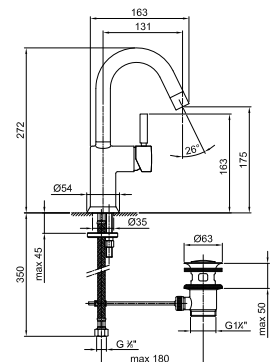

Chrome 42 02 1804F

Matt Gun Metal PVD 42 P5 1804F

Matt British Gold PVD 42 P6 1804F

Matt Copper PVD 42 P9 1804F

Deep Black PVD 42 S1 1804F