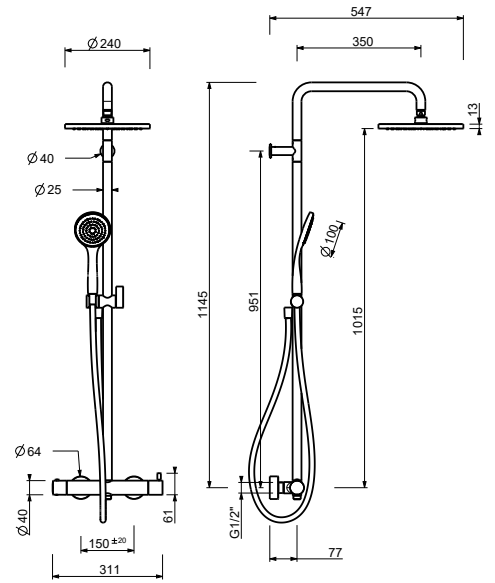

**Brushed Stainless Steel 41 93 4035B**

**4035A**

**Built-in piece**

19 00 4035A

**E829**

**Showerrail with external mixer**

- handles
- **2-way** shut-off diverter with turning knob
- 150 cm PVC flexible
- handshower
- shower head  $\varnothing$  24 cm
- 1/2" inlets
- adjustable slider