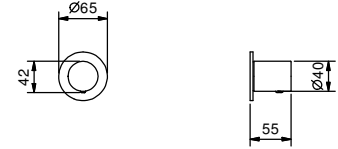

3/4" stop valve

- handle
- 90° ceramic cartridge
- 3/4" inlets
- soundproof

G591B

External piece

Chrome	87 02 G591B
Matt Black	87 13 G591B
Matt White	87 29 G591B
Matt Gun Metal PVD	87 P5 G591B
Matt British Gold PVD	87 P6 G591B
Matt Copper PVD	87 P9 G591B
Deep Black PVD	87 S1 G591B
Pure Brass PVD	87 Q7 G591B
Raw Metal PVD	87 Q8 G591B

Brushed Stainless Steel 87 93 G591B