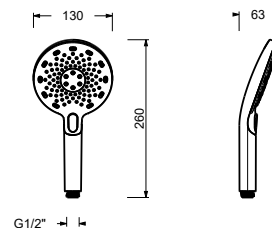

8929

Handshower

- DISCO
- Base material: ABS
- Ø 13 cm
- 3 jets: rain, tonic jet, massage
- flow restrictor 12 l/min
- anti-lime scale system
- check valve

Chrome	90 02 8929
Matt Black	90 13 8929
Brushed Nickel PVD	90 92 8929
Matt Gun Metal PVD	90 P5 8929
Matt British Gold PVD	90 P6 8929
Matt Copper PVD	90 P9 8929
Deep Black PVD	90 S1 8929

9890

Handshower

- DISCO
- Base material: ABS
- Ø 14 cm
- 2 jets: 72 rain nozzles, 4 massage nozzles
- flow restrictor 12 l/min
- anti-lime scale system
- check valve