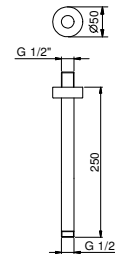

Shower arm

- 25 cm long
- round backplate
- ceiling-mount
- 1/2" inlet

Chrome	86 02 9236
Matt Black	86 13 9236
Matt White	86 29 9236
Matt Gun Metal PVD	86 P5 9236
Matt British Gold PVD	86 P6 9236
Matt Copper PVD	86 P9 9236
Deep Black PVD	86 S1 9236
Pure Brass PVD	86 Q7 9236
Raw Metal PVD	86 Q8 9236

Brushed Stainless Steel 86 93 9236

OPTIONAL: Built-in part for plasterboard

W046 91 00 W046