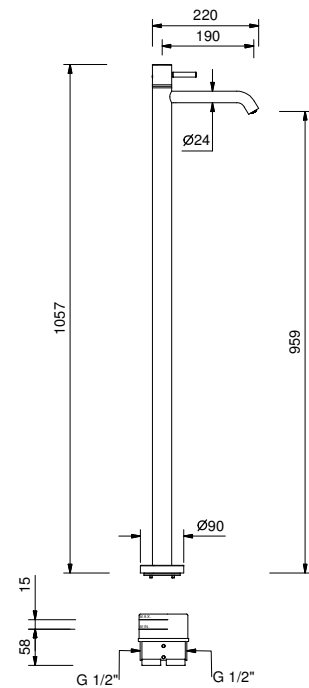

Built-in piece

19 00 3336A