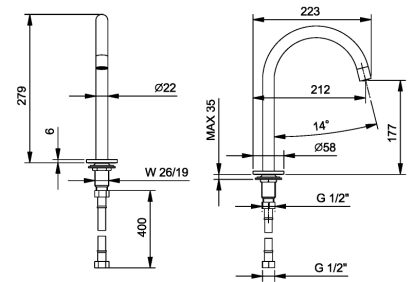

**Brushed Stainless Steel 50 93 E895**

**8436**  
lead∅free

**Washbasin spout**

- h. 27,9 cm
- spout projection 18,3 cm
- flow restrictor 5 l/min at 3 bar
- 1/2" inlet

Chrome	24 02 8436
Matt Black	24 13 8436
Matt White	24 29 8436
Matt Gun Metal PVD	24 P5 8436
Matt British Gold PVD	24 P6 8436
Matt Copper PVD	24 P9 8436
Deep Black PVD	24 S1 8436
Pure Brass PVD	24 Q7 8436
Raw Metal PVD	24 Q8 8436

**Brushed Stainless Steel 24 93 8436**

**Z346**

**Washbasin spout**

- h. 51,9 cm
- spout projection 18,3 cm
- flow restrictor 5 l/min at 3 bar
- 1/2" inlet

Chrome	50 02 Z346
Matt Black	50 13 Z346
Matt White	50 29 Z346
Matt Gun Metal PVD	50 P5 Z346
Matt British Gold PVD	50 P6 Z346
Matt Copper PVD	50 P9 Z346
Deep Black PVD	50 S1 Z346
Pure Brass PVD	50 Q7 Z346
Raw Metal PVD	50 Q8 Z346