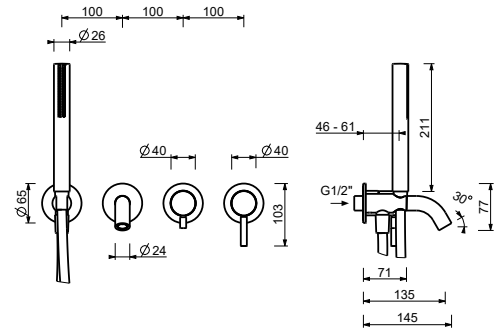

Built-in bathtub mixer

- spout projection 15 cm
- handle
- **2-way** diverter with turning knob
- SUN handshower
- water plug with showerholder
- 150 cm PVC flexible
- 1/2" inlets

NOTE: FIT handshower in PVD and 93 finishes

M720B

External piece

Chrome	50 02 M720B
Matt Black	50 13 M720B
Matt White	50 29 M720B
Matt Gun Metal PVD	50 P5 M720B
Matt British Gold PVD	50 P6 M720B
Matt Copper PVD	50 P9 M720B
Deep Black PVD	50 S1 M720B
Pure Brass PVD	50 Q7 M720B
Raw Metal PVD	50 Q8 M720B

Brushed Stainless Steel 50 93 M720B