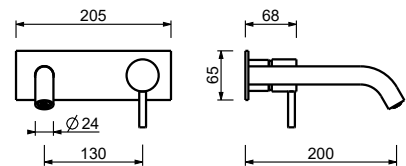

External piece

Chrome	50 02 E813B
Matt Black	50 13 E813B
Matt White	50 29 E813B
Matt Gun Metal PVD	50 P5 E813B
Matt British Gold PVD	50 P6 E813B
Matt Copper PVD	50 P9 E813B
Deep Black PVD	50 S1 E813B
Pure Brass PVD	50 Q7 E813B
Raw Metal PVD	50 Q8 E813B