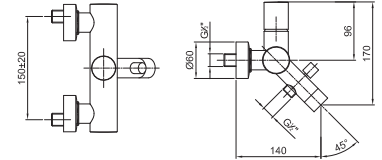

- spout projection 14 cm
- handle
- **2-way** automatic diverter
- SUN handshower
- handshower holder
- 150 cm PVC flexible

**NOTE: FIT handshower in PVD finishes**

Chrome	50 02 1615
Matt Black	50 13 1615
Matt White	50 29 1615
Matt Gun Metal PVD	50 P5 1615
Matt British Gold PVD	50 P6 1615
Matt Copper PVD	50 P9 1615
Deep Black PVD	50 S1 1615