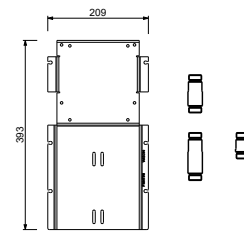

W213

OPTIONAL - Easy Fix System

1. plate and connections:
2. for an easy both horizontal and vertical installation of the thermostatic mixers:
   - to install art- D400A / D391A - **1 outlet**
   - to install art- D400A / D391A - **2 outlets**