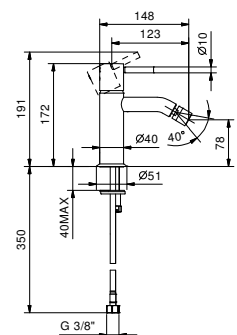

E808WF

Single-hole bidet mixer

- spout projection 12,5 cm
- CYLINDRICAL handle with LEVER
- flow restrictor 5 l/min at 3 bar
- articulated aerator
- flexible supply lines
- WITHOUT WASTE

Chrome	50 02 E808WF
Matt Black	50 13 E808WF
Matt White	50 29 E808WF
Matt Gun Metal PVD	50 P5 E808WF
Matt British Gold PVD	50 P6 E808WF
Matt Copper PVD	50 P9 E808WF
Deep Black PVD	50 S1 E808WF
Pure Brass PVD	50 Q7 E808WF
Raw Metal PVD	50 Q8 E808WF

Brushed Stainless Steel 50 93 E808WF