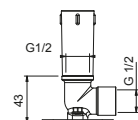

Chrome	86 02 9231
Matt Black	86 13 9231
Matt White	86 29 9231
Matt Gun Metal PVD	86 P5 9231
Matt British Gold PVD	86 P6 9231
Matt Copper PVD	86 P9 9231
Deep Black PVD	86 S1 9231

Brushed Stainless Steel 86 93 9231

OPTIONAL: Built-in part for plasterboard

W046 91 00 W046