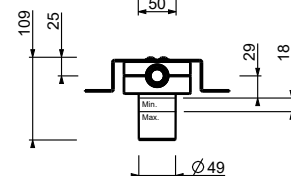

Built-in piece

44 00 M063A