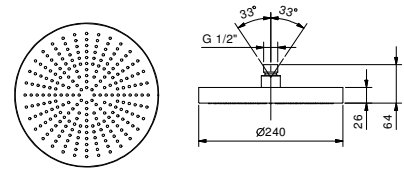

8083

Rain showerhead

- Ø 24 cm
- Base material: stainless steel
- flow restrictor 12 l/min at 3 bar
- anti-lime scale system
- 1/2" inlet
- check valve

NOTE: conditions necessary for the correct functioning: Min. Flow Rate: 10 l/min

Chrome	86 02 8083
Matt Black	86 13 8083
Matt White	86 29 8083
Matt Gun Metal PVD	86 P5 8083
Matt British Gold PVD	86 P6 8083
Matt Copper PVD	86 P9 8083
Deep Black PVD	86 S1 8083
Pure Brass PVD	86 Q7 8083
Raw Metal PVD	86 Q8 8083

Brushed Stainless Steel 86 93 8083

8142

Rain showerhead

- Ø 24 cm
- Base material: ABS
- flow restrictor 12 l/min at 3 bar
- anti-lime scale system
- 1/2" inlet
- check valve

NOTE: conditions necessary for the correct functioning: Min. Flow Rate: 10 l/min