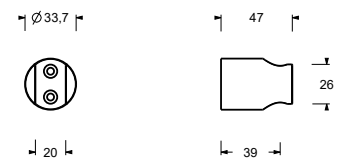

**Brushed Stainless Steel 91 93 7034**

**9129**

**Fixed handshower holder**

- connection for flexible with conical nut
- Base material: ABS

Chrome	90 02 9129
Matt Black	90 13 9129
Matt White	90 29 9129

**Brushed Stainless Steel 90 93 9129**