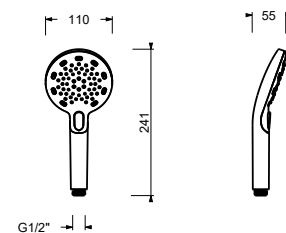

Handshower

- DISCO
- Base material: ABS
- Ø 11 cm
- 3 jets: rain, tonic jet, massage
- flow restrictor 12 l/min
- anti-lime scale system
- check valve

Chrome	90 02 Z348
Matt Black	90 13 Z348
Brushed Nickel PVD	90 92 Z348
Matt Gun Metal PVD	90 P5 Z348
Matt British Gold PVD	90 P6 Z348
Matt Copper PVD	90 P9 Z348
Deep Black PVD	90 S1 Z348