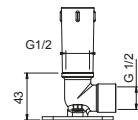

Chrome	86 02 8027
Matt Black	86 13 8027
Matt White	86 29 8027
Matt Gun Metal PVD	86 P5 8027
Matt British Gold PVD	86 P6 8027
Matt Copper PVD	86 P9 8027
Deep Black PVD	86 S1 8027
Pure Brass PVD	86 Q7 8027
Raw Metal PVD	86 Q8 8027

Brushed Stainless Steel 86 93 8027

OPTIONAL: Built-in part for plasterboard

W046 91 00 W046