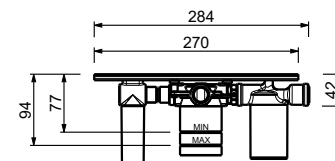

M012A

Built-in piece

44 00 M012A