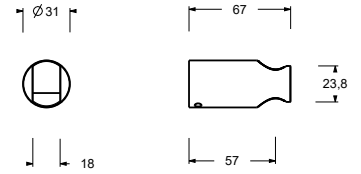

Q133

Fixed handshower holder

- connection for flexible with conical nut
- Base material: brass

Chrome	90 02 Q133
Matt Black	90 13 Q133
Matt White	90 29 Q133
Matt Gun Metal PVD	90 P5 Q133
Matt British Gold PVD	90 P6 Q133
Matt Copper PVD	90 P9 Q133
Deep Black PVD	90 S1 Q133
Pure Brass PVD	90 Q7 Q133
Raw Metal PVD	90 Q8 Q133

0992

Adjustable handshower holder

- connection for flexible with conical nut

Chrome	90 02 0992