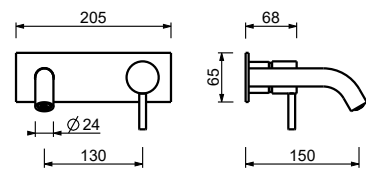

External piece

Chrome	50 02 E810B
Matt Black	50 13 E810B
Matt White	50 29 E810B
Matt Gun Metal PVD	50 P5 E810B
Matt British Gold PVD	50 P6 E810B
Matt Copper PVD	50 P9 E810B
Deep Black PVD	50 S1 E810B
Pure Brass PVD	50 Q7 E810B
Raw Metal PVD	50 Q8 E810B