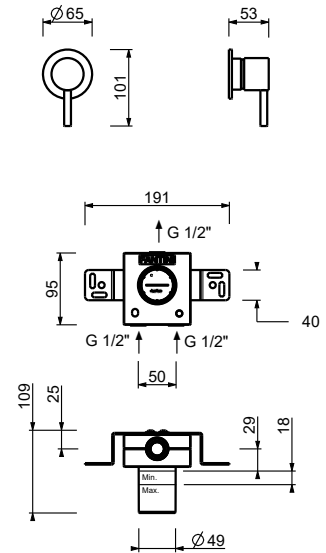

Built-in shower mixer

- CYLINDRICAL handle with LEVER
- no. 1 1/2" outlet
- 1/2" inlets
- soundproof

E863B

External piece

Chrome	50 02 E863B
Matt Black	50 13 E863B
Matt White	50 29 E863B
Matt Gun Metal PVD	50 P5 E863B
Matt British Gold PVD	50 P6 E863B
Matt Copper PVD	50 P9 E863B
Deep Black PVD	50 S1 E863B
Pure Brass PVD	50 Q7 E863B
Raw Metal PVD	50 Q8 E863B

Brushed Stainless Steel 50 93 E863B

M063A

Built-in piece

44 00 M063A