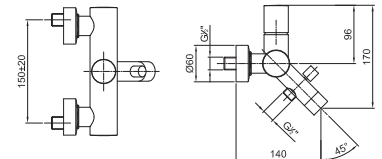

Wall-mount bathtub mixer

- spout projection 14 cm
- handle
- **2-way** automatic diverter
- without shower set

Chrome	50 02 1618
Matt Black	50 13 1618
Matt White	50 29 1618
Matt Gun Metal PVD	50 P5 1618
Matt British Gold PVD	50 P6 1618
Matt Copper PVD	50 P9 1618
Deep Black PVD	50 S1 1618