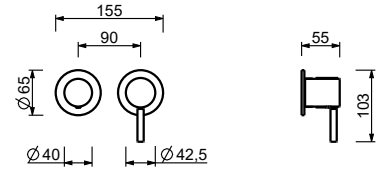

Built-in shower mixer

- handles
- with rosaces
- **3-way** diverter with turning knob
- 1/2" inlets
- soundproof
- for horizontal installation only

G489B

External piece

Chrome	50 02 G489B
Matt Black	50 13 G489B
Matt White	50 29 G489B
Matt Gun Metal PVD	50 P5 G489B
Matt British Gold PVD	50 P6 G489B
Matt Copper PVD	50 P9 G489B
Deep Black PVD	50 S1 G489B
Pure Brass PVD	50 Q7 G489B
Raw Metal PVD	50 Q8 G489B