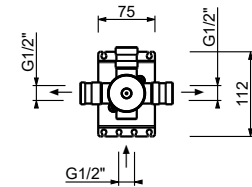

1/2" 2-way built-in diverter

- CYLINDRICAL handle
- **2-way** diverter with turning knob
- 1/2" inlet

G576B

External piece

Chrome	87 02 G576B
Matt Black	87 13 G576B
Matt White	87 29 G576B
Matt Gun Metal PVD	87 P5 G576B
Matt British Gold PVD	87 P6 G576B
Matt Copper PVD	87 P9 G576B
Deep Black PVD	87 S1 G576B
Pure Brass PVD	87 Q7 G576B
Raw Metal PVD	87 Q8 G576B

Brushed Stainless Steel 87 93 G576B