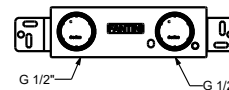

Brushed Stainless Steel 50 93 E813B

Built-in piece

44 00 M011A

M011A