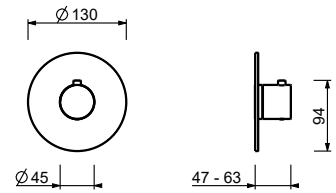

3/4" built-in thermostatic shower mixer

- handle
- 3/4" inlets
- soundproof
- without stop valve **to be ordered separately**

NOTE: the mixer must always be ordered with the stop valve G591B+D391A

G500B

External piece

Chrome	87 02 G500B
Matt Black	87 13 G500B
Matt White	87 29 G500B
Matt Gun Metal PVD	87 P5 G500B
Matt British Gold PVD	87 P6 G500B
Matt Copper PVD	87 P9 G500B
Deep Black PVD	87 S1 G500B
Pure Brass PVD	87 Q7 G500B
Raw Metal PVD	87 Q8 G500B

Brushed Stainless Steel 87 93 G500B