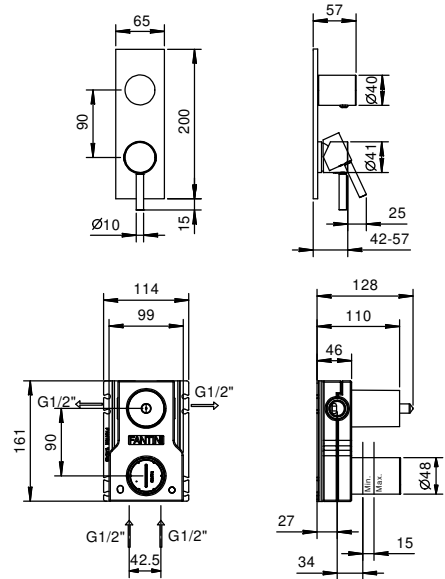

Brushed Stainless Steel 50 93 G485B

Built-in piece

44 00 M585A