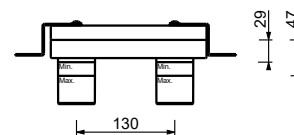

**Brushed Stainless Steel 50 93 E813B**

**Built-in piece**

44 00 M011A

**M011A**

lead $\varnothing$ free

**Wall-mount washbasin mixer**

- spout projection 25 cm
- CYLINDRICAL handle with LEVER
- with rosaces
- flow restrictor 5 l/min at 3 bar
- 1/2" inlets
- WITHOUT WASTE