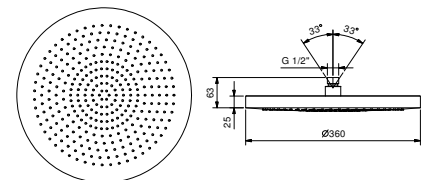

Chrome 86 02 8084

Brushed Stainless Steel 86 93 8084