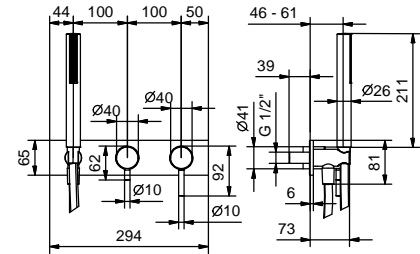

Built-in shower mixer

- handles
- **2-way** diverter with turning knob
- SUN handshower
- water plug with showerholder
- 150 cm PVC flexible
- 1/2" inlets

NOTE: FIT handshower in PVD and 93 finishes

E884B

External piece

Chrome	50 02 E884B
Matt Black	50 13 E884B
Matt White	50 29 E884B
Matt Gun Metal PVD	50 P5 E884B
Matt British Gold PVD	50 P6 E884B
Matt Copper PVD	50 P9 E884B
Deep Black PVD	50 S1 E884B
Pure Brass PVD	50 Q7 E884B
Raw Metal PVD	50 Q8 E884B

Brushed Stainless Steel 50 93 E884B