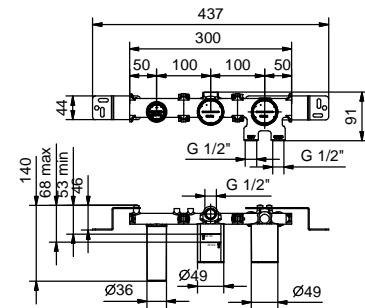

R084A

Built-in piece

44 00 R084A