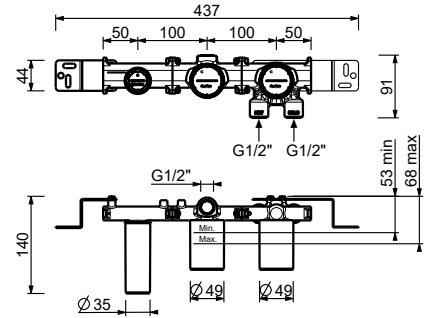

Built-in shower mixer

- handles
- **2-way** diverter with turning knob
- SUN handshower
- water plug with showerholder
- 150 cm PVC flexible
- 1/2" inlets

NOTE: FIT handshower in PVD and 93 finishes

M784B

External piece

Chrome	50 02 M784B
Matt Black	50 13 M784B
Matt White	50 29 M784B
Matt Gun Metal PVD	50 P5 M784B
Matt British Gold PVD	50 P6 M784B
Matt Copper PVD	50 P9 M784B
Deep Black PVD	50 S1 M784B
Pure Brass PVD	50 Q7 M784B
Raw Metal PVD	50 Q8 M784B

Brushed Stainless Steel 50 93 M784B

R084A

Built-in piece

44 00 R084A