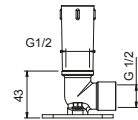

Chrome	86 02 8028
Matt Black	86 13 8028
Matt White	86 29 8028
Matt Gun Metal PVD	86 P5 8028
Matt British Gold PVD	86 P6 8028
Matt Copper PVD	86 P9 8028
Deep Black PVD	86 S1 8028
Pure Brass PVD	86 Q7 8028
Raw Metal PVD	86 Q8 8028

Brushed Stainless Steel 86 93 8028

OPTIONAL: Built-in part for plasterboard

W046 91 00 W046