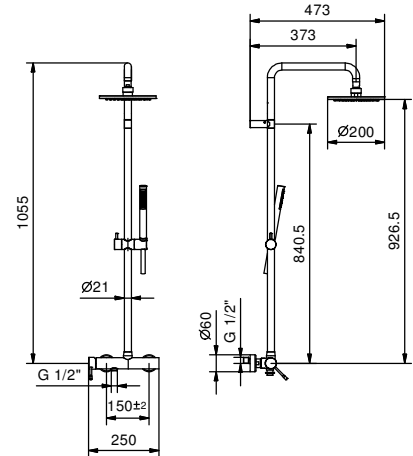

**E829**  
2 outlets

**8130**

**Showerrail with external mixer**

- handles
- **2-way** shut-off diverter with turning knob
- handshower
- 150 cm PVC flexible
- prolonging shower arm
- shower head Ø 20 cm
- 1/2" inlets
- adjustable slider