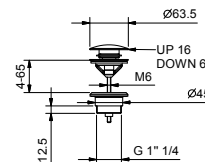

8434

Waste

- 1" 1/4
- pushing plug
- for washbasin without overflow
- for washbasin with overflow
- universal

N.B. complete finishing list in the section miscellaneous articles at the end of the pricelist

Chrome	91 02 8434
Matt Black	91 13 8434
Matt White	91 29 8434
Matt Gun Metal PVD	91 P5 8434
Matt British Gold PVD	91 P6 8434
Matt Copper PVD	91 P9 8434
Deep Black PVD	91 S1 8434
Pure Brass PVD	91 Q7 8434
Raw Metal PVD	91 Q8 8434

Brushed Stainless Steel 91 93 8434