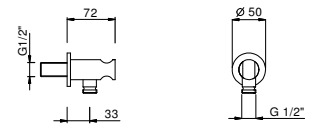

Water plug

- round backplate
- Base material: brass
- fixed handshower holder
- connection for flexible with conical nut

Chrome	91 02 9323
Matt Black	91 13 9323
Matt White	91 29 9323
Matt Gun Metal PVD	91 P5 9323
Matt British Gold PVD	91 P6 9323
Matt Copper PVD	91 P9 9323
Deep Black PVD	91 S1 9323
Pure Brass PVD	91 Q7 9323
Raw Metal PVD	91 Q8 9323

Brushed Stainless Steel 91 93 9323