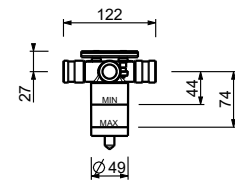

Built-in piece

19 00 D376A