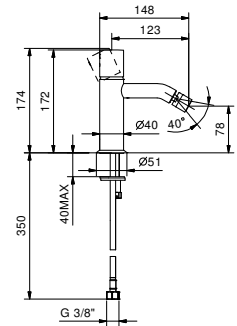

E908WF

Single-hole bidet mixer

- spout projection 12,5 cm
- CYLINDRICAL handle
- flow restrictor 5 l/min at 3 bar
- articulated aerator
- flexible supply lines
- WITHOUT WASTE

Chrome	50 02 E908WF
Matt Black	50 13 E908WF
Matt White	50 29 E908WF
Matt Gun Metal PVD	50 P5 E908WF
Matt British Gold PVD	50 P6 E908WF
Matt Copper PVD	50 P9 E908WF
Deep Black PVD	50 S1 E908WF
Pure Brass PVD	50 Q7 E908WF
Raw Metal PVD	50 Q8 E908WF

Brushed Stainless Steel 50 93 E908WF