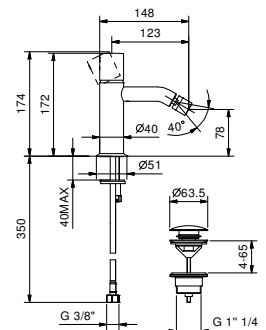

E908F

Single-hole bidet mixer

- spout projection 12,5 cm
- CYLINDRICAL handle
- flow restrictor 5 l/min at 3 bar
- articulated aerator
- flexible supply lines
- WITH pop-up WASTE

Chrome	50 02 E908F
Matt Black	50 13 E908F
Matt White	50 29 E908F
Matt Gun Metal PVD	50 P5 E908F
Matt British Gold PVD	50 P6 E908F
Matt Copper PVD	50 P9 E908F
Deep Black PVD	50 S1 E908F
Pure Brass PVD	50 Q7 E908F
Raw Metal PVD	50 Q8 E908F

Brushed Stainless Steel 50 93 E908F