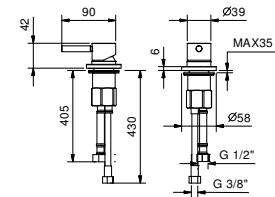

**Brushed Stainless Steel 50 93 E895**

**8436**  
lead∅free

**Washbasin spout**

- h. 27,9 cm
- spout projection 18,3 cm
- flow restrictor 5 l/min at 3 bar
- 1/2" inlet

Chrome	24 02 8436
Matt Black	24 13 8436
Matt White	24 29 8436
Matt Gun Metal PVD	24 P5 8436
Matt British Gold PVD	24 P6 8436
Matt Copper PVD	24 P9 8436
Deep Black PVD	24 S1 8436
Pure Brass PVD	24 Q7 8436
Raw Metal PVD	24 Q8 8436