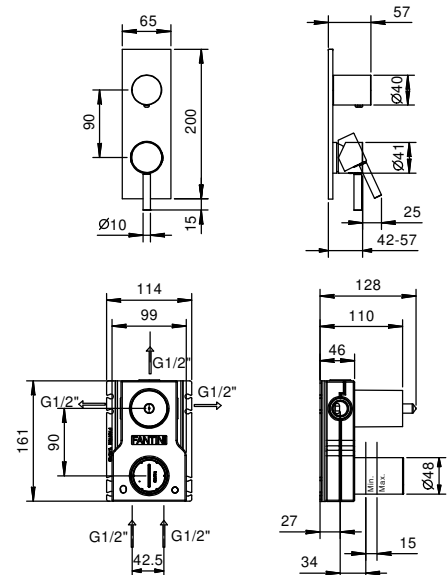

Built-in shower mixer

- handles
- with rosaces
- **3-way** diverter with turning knob
- 1/2" inlets
- soundproof
- for vertical installation only

G489B

External piece

Chrome	50 02 G489B
Matt Black	50 13 G489B
Matt White	50 29 G489B
Matt Gun Metal PVD	50 P5 G489B
Matt British Gold PVD	50 P6 G489B
Matt Copper PVD	50 P9 G489B
Deep Black PVD	50 S1 G489B
Pure Brass PVD	50 Q7 G489B
Raw Metal PVD	50 Q8 G489B

Brushed Stainless Steel 50 93 G489B

Built-in piece

44 00 M587A

M587A

Built-in shower mixer

- handles
- with plate
- **3-way** diverter with turning knob
- 1/2" inlets
- soundproof
- for vertical installation only

G487B

External piece

Chrome	50 02 G487B
Matt Black	50 13 G487B
Matt White	50 29 G487B
Matt Gun Metal PVD	50 P5 G487B
Matt British Gold PVD	50 P6 G487B
Matt Copper PVD	50 P9 G487B
Deep Black PVD	50 S1 G487B
Pure Brass PVD	50 Q7 G487B
Raw Metal PVD	50 Q8 G487B

Brushed Stainless Steel 50 93 G487B

Built-in piece

44 00 M587A

M587A