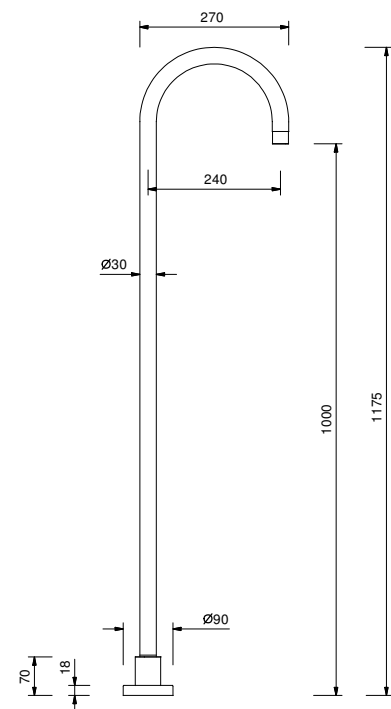

9561

Floor-mount washbasin spout

- spout projection 24 cm
- 1/2" inlet

Chrome	50 02 9561
Matt Black	50 13 9561
Matt White	50 29 9561
Matt Gun Metal PVD	50 P5 9561
Matt British Gold PVD	50 P6 9561
Matt Copper PVD	50 P9 9561
Deep Black PVD	50 S1 9561
Pure Brass PVD	50 Q7 9561
Raw Metal PVD	50 Q8 9561

Brushed Stainless Steel 50 93 9561