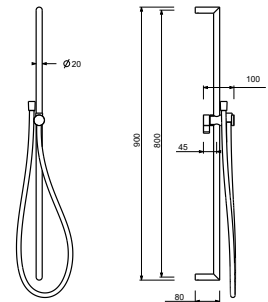

9247

Shower rail

- 90 cm long
- 150 cm PVC flexible
- adjustable slider
- without water plug
- without handshower

Chrome	86 02 9247
Matt Black	86 13 9247
Matt White	86 29 9247
Matt Gun Metal PVD	86 P5 9247
Matt British Gold PVD	86 P6 9247
Matt Copper PVD	86 P9 9247
Deep Black PVD	86 S1 9247

Brushed Stainless Steel 86 93 9247