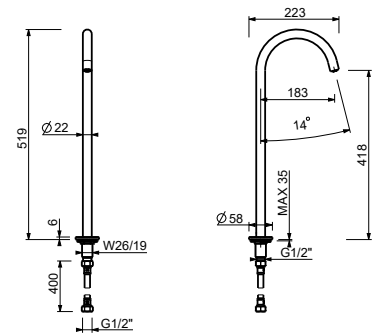

**Brushed Stainless Steel 50 93 E895**

**8436**  
lead∅free

**Washbasin spout**

- h. 27,9 cm
- spout projection 18,3 cm
- flow restrictor 5 l/min at 3 bar
- 1/2" inlet

Chrome	24 02 8436
Matt Black	24 13 8436
Matt White	24 29 8436
Matt Gun Metal PVD	24 P5 8436
Matt British Gold PVD	24 P6 8436
Matt Copper PVD	24 P9 8436
Deep Black PVD	24 S1 8436
Pure Brass PVD	24 Q7 8436
Raw Metal PVD	24 Q8 8436

**Brushed Stainless Steel 24 93 8436**

**Z346**

**Washbasin spout**

- h. 51,9 cm
- spout projection 18,3 cm
- flow restrictor 5 l/min at 3 bar
- 1/2" inlet

Chrome	50 02 Z346
Matt Black	50 13 Z346
Matt White	50 29 Z346
Matt Gun Metal PVD	50 P5 Z346
Matt British Gold PVD	50 P6 Z346
Matt Copper PVD	50 P9 Z346
Deep Black PVD	50 S1 Z346
Pure Brass PVD	50 Q7 Z346
Raw Metal PVD	50 Q8 Z346

**Brushed Stainless Steel 50 93 Z346**

**8496**  
lead∅free

**Washbasin spout**

- h. 13,6 cm
- spout projection 14,5 cm
- flow restrictor 5 l/min at 3 bar
- 1/2" inlet

Chrome	24 02 8496
Matt Black	24 13 8496
Matt White	24 29 8496
Matt Gun Metal PVD	24 P5 8496
Matt British Gold PVD	24 P6 8496
Matt Copper PVD	24 P9 8496
Deep Black PVD	24 S1 8496
Pure Brass PVD	24 Q7 8496
Raw Metal PVD	24 Q8 8496