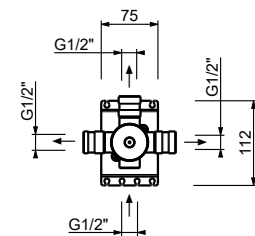

External piece

Chrome	87 02 G577B
Matt Black	87 13 G577B
Matt White	87 29 G577B
Matt Gun Metal PVD	87 P5 G577B
Matt British Gold PVD	87 P6 G577B
Matt Copper PVD	87 P9 G577B
Deep Black PVD	87 S1 G577B
Pure Brass PVD	87 Q7 G577B
Raw Metal PVD	87 Q8 G577B

Brushed Stainless Steel 87 93 G577B