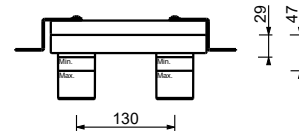

**Brushed Stainless Steel 50 93 E809B**

**Built-in piece**

44 00 M011A

**M011A**

lead $\varnothing$ free

**Wall-mount washbasin mixer**

- spout projection 15 cm
- CYLINDRICAL handle with LEVER
- with plate
- flow restrictor 5 l/min at 3 bar
- 1/2" inlets
- WITHOUT WASTE