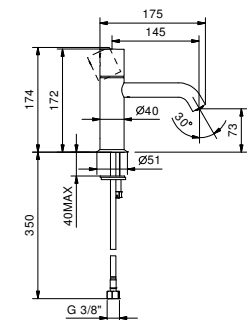

E903WF
lead $\emptyset$ free

Single-hole washbasin mixer with extended spout

- spout projection 14,5 cm
- CYLINDRICAL handle
- flow restrictor 5 l/min at 3 bar
- flexible supply lines
- WITHOUT WASTE

Chrome	50 02 E903WF
Matt Black	50 13 E903WF
Matt White	50 29 E903WF
Matt Gun Metal PVD	50 P5 E903WF
Matt British Gold PVD	50 P6 E903WF
Matt Copper PVD	50 P9 E903WF
Deep Black PVD	50 S1 E903WF
Pure Brass PVD	50 Q7 E903WF
Raw Metal PVD	50 Q8 E903WF

Brushed Stainless Steel 50 93 E903WF