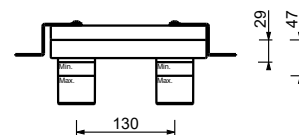

**Brushed Stainless Steel 50 93 E810B**

**Built-in piece**

44 00 M011A

**M011A**

lead $\varnothing$ free

**Wall-mount washbasin mixer**

- spout projection 20 cm
- CYLINDRICAL handle with LEVER
- with rosaces
- flow restrictor 5 l/min at 3 bar
- 1/2" inlets
- WITHOUT WASTE