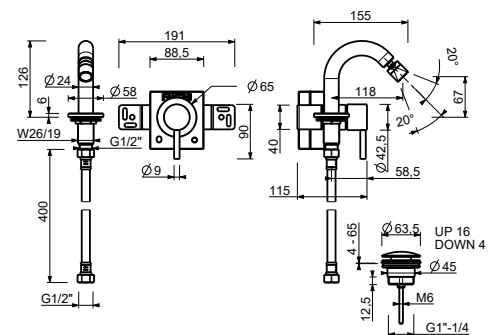

M063A

Built-in piece

44 00 M063A