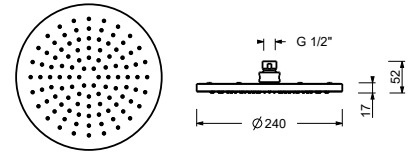

8083

Rain showerhead

- Ø 24 cm
- Base material: stainless steel
- flow restrictor 12 l/min at 3 bar
- anti-lime scale system
- 1/2" inlet
- check valve

NOTE: conditions necessary for the correct functioning: Min. Flow Rate: 10 l/min

Chrome	86 02 8083
Matt Black	86 13 8083
Matt White	86 29 8083
Matt Gun Metal PVD	86 P5 8083
Matt British Gold PVD	86 P6 8083
Matt Copper PVD	86 P9 8083
Deep Black PVD	86 S1 8083
Pure Brass PVD	86 Q7 8083
Raw Metal PVD	86 Q8 8083

Brushed Stainless Steel 86 93 8083

8142

Rain showerhead

- Ø 24 cm
- Base material: ABS
- flow restrictor 12 l/min at 3 bar
- anti-lime scale system
- 1/2" inlet
- check valve

NOTE: conditions necessary for the correct functioning: Min. Flow Rate: 10 l/min

Chrome	86 02 8142
Matt Black	86 13 8142
Matt White	86 29 8142
Matt Gun Metal PVD	86 P5 8142
Matt British Gold PVD	86 P6 8142
Matt Copper PVD	86 P9 8142
Deep Black PVD	86 S1 8142

8146

Rain showerhead

- Ø 25 cm
- Base material: stainless steel
- flow restrictor 12 l/min at 3 bar
- anti-lime scale system
- 1/2" inlet
- check valve

NOTE: conditions necessary for the correct functioning: Min. Flow Rate: 10 l/min

Chrome	86 02 8146
Matt Black	86 13 8146
Matt White	86 29 8146
Matt Gun Metal PVD	86 P5 8146
Matt British Gold PVD	86 P6 8146
Matt Copper PVD	86 P9 8146
Deep Black PVD	86 S1 8146

Brushed Stainless Steel 86 93 8146