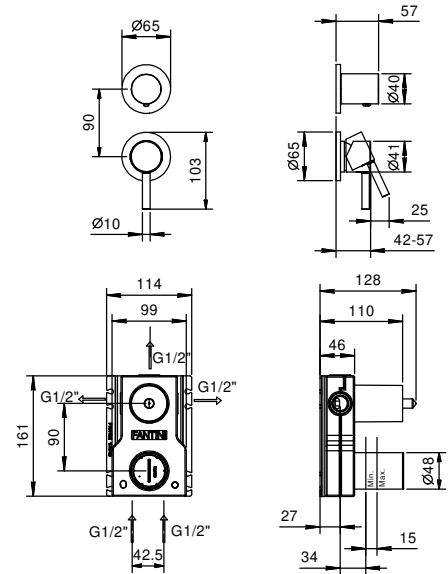

Built-in shower mixer

- handles
- with rosaces
- **3-way** diverter with turning knob
- 1/2" inlets
- soundproof
- for vertical installation only

G489B

External piece

Chrome	50 02 G489B
Matt Black	50 13 G489B
Matt White	50 29 G489B
Matt Gun Metal PVD	50 P5 G489B
Matt British Gold PVD	50 P6 G489B
Matt Copper PVD	50 P9 G489B
Deep Black PVD	50 S1 G489B
Pure Brass PVD	50 Q7 G489B
Raw Metal PVD	50 Q8 G489B

Brushed Stainless Steel 50 93 G489B

Built-in piece

44 00 M587A

M587A