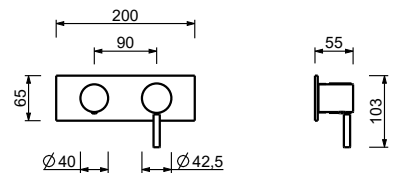

G483B

External piece

Chrome	50 02 G483B
Matt Black	50 13 G483B
Matt White	50 29 G483B
Matt Gun Metal PVD	50 P5 G483B
Matt British Gold PVD	50 P6 G483B
Matt Copper PVD	50 P9 G483B
Deep Black PVD	50 S1 G483B
Pure Brass PVD	50 Q7 G483B
Raw Metal PVD	50 Q8 G483B