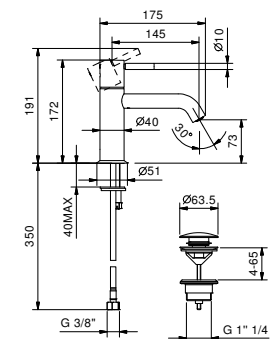

E803F
lead $\emptyset$ free

Single-hole washbasin mixer with extended spout

- spout projection 14,5 cm
- CYLINDRICAL handle with LEVER
- flow restrictor 5 l/min at 3 bar
- flexible supply lines
- WITH pop-up WASTE

Chrome	50 02 E803F
Matt Black	50 13 E803F
Matt White	50 29 E803F
Matt Gun Metal PVD	50 P5 E803F
Matt British Gold PVD	50 P6 E803F
Matt Copper PVD	50 P9 E803F
Deep Black PVD	50 S1 E803F
Pure Brass PVD	50 Q7 E803F
Raw Metal PVD	50 Q8 E803F

Brushed Stainless Steel 50 93 E803F