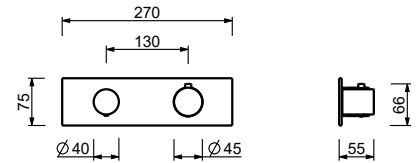

3/4" built-in thermostatic shower mixer

- handles
- no. 1 1/2" outlet
- for horizontal installation only
- 3/4" inlets

G531B

External piece

Chrome	87 02 G531B
Matt Black	87 13 G531B
Matt White	87 29 G531B
Matt Gun Metal PVD	87 P5 G531B
Matt British Gold PVD	87 P6 G531B
Matt Copper PVD	87 P9 G531B
Deep Black PVD	87 S1 G531B
Pure Brass PVD	87 Q7 G531B
Raw Metal PVD	87 Q8 G531B

Brushed Stainless Steel 87 93 G531B