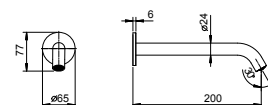

8432

Wall-mount bathtub spout

- spout projection 15 cm
- 1/2" inlet

Chrome	50 02 8432
Matt Black	50 13 8432
Matt White	50 29 8432
Matt Gun Metal PVD	50 P5 8432
Matt British Gold PVD	50 P6 8432
Matt Copper PVD	50 P9 8432
Deep Black PVD	50 S1 8432
Pure Brass PVD	50 Q7 8432
Raw Metal PVD	50 Q8 8432

Brushed Stainless Steel 50 93 8432

8433

Wall-mount bathtub spout

- spout projection 20 cm
- 1/2" inlet

Chrome	50 02 8433
Matt Black	50 13 8433
Matt White	50 29 8433
Matt Gun Metal PVD	50 P5 8433
Matt British Gold PVD	50 P6 8433
Matt Copper PVD	50 P9 8433
Deep Black PVD	50 S1 8433
Pure Brass PVD	50 Q7 8433
Raw Metal PVD	50 Q8 8433

Brushed Stainless Steel 50 93 8433

Z334

Wall-mount bathtub spout

- spout projection 25 cm
- 1/2" inlet

Chrome	50 02 Z334
Matt Black	50 13 Z334
Matt White	50 29 Z334
Matt Gun Metal PVD	50 P5 Z334
Matt British Gold PVD	50 P6 Z334
Matt Copper PVD	50 P9 Z334
Deep Black PVD	50 S1 Z334
Pure Brass PVD	50 Q7 Z334
Raw Metal PVD	50 Q8 Z334

Brushed Stainless Steel 50 93 Z334