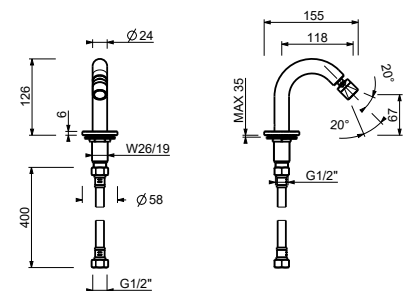

BIDET : spouts

Z345

Bidet spout

- spout projection 11,8 cm
- flow restrictor 5 l/min at 3 bar
- 1/2" inlet

Chrome	50 02 Z345
Matt Black	50 13 Z345
Matt White	50 29 Z345
Matt Gun Metal PVD	50 P5 Z345
Matt British Gold PVD	50 P6 Z345
Matt Copper PVD	50 P9 Z345
Deep Black PVD	50 S1 Z345
Pure Brass PVD	50 Q7 Z345
Raw Metal PVD	50 Q8 Z345

Brushed Stainless Steel 50 93 Z345