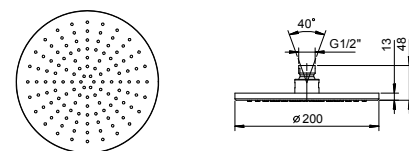

Rain showerhead

- Ø 20 cm
- Base material: ABS
- flow restrictor 12 l/min at 3 bar
- anti-lime scale system
- 1/2" inlet
- check valve

NOTE: conditions necessary for the correct functioning: Min. Flow Rate: 10 l/min

Chrome	86 02 8095