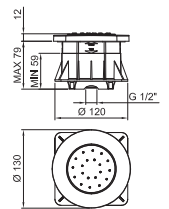

Lateral body spray

- adjustable
- Base material: ABS
- anti-lime scale system
- 1/2" inlet
- built-in part included

Chrome 86 02 8055