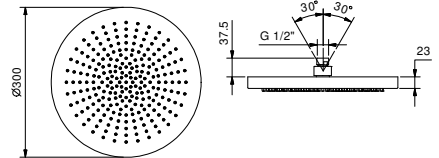

K073

Rain showerhead

- ACQUAFIT
- Water functions:
- 1st function: 240 anti - limestone nozzles
- Ø 30 cm
- Base material: stainless steel
- check valve
- flow restrictor 14 l/min at 3 bar
- anti-lime scale system
- 1/2" inlet

NOTE: conditions necessary for the correct functioning:Min. Flow Rate: 12 l/min

Brilliant Stainless Steel	79 38 K073
Matt Black	79 13 K073
Matt White	79 29 K073
Matt Gun Metal PVD	79 P5 K073
Matt British Gold PVD	79 P6 K073
Matt Copper PVD	79 P9 K073
Deep Black PVD	79 S1 K073
Pure Brass PVD	79 Q7 K073
Raw Metal PVD	79 Q8 K073

Brushed Stainless Steel 79 93 K073

8084

Rain showerhead

- Ø 36 cm
- Base material: stainless steel
- anti-lime scale system
- 1/2" inlet
- check valve

NOTE: conditions necessary for the correct functioning: Minimum Flow Rate: 15 l/m