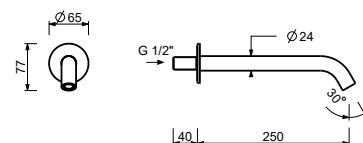

Wall-mount bathtub spout

- spout projection 25 cm
- 1/2" inlet

Chrome	50 02 Z334
Matt Black	50 13 Z334
Matt White	50 29 Z334
Matt Gun Metal PVD	50 P5 Z334
Matt British Gold PVD	50 P6 Z334
Matt Copper PVD	50 P9 Z334
Deep Black PVD	50 S1 Z334
Pure Brass PVD	50 Q7 Z334
Raw Metal PVD	50 Q8 Z334

Brushed Stainless Steel 50 93 Z334