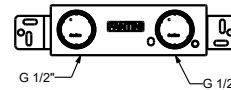

**Brushed Stainless Steel 50 93 E809B**

**Built-in piece**

44 00 M011A

**M011A**

lead $\varnothing$ free

**Wall-mount washbasin mixer**

- spout projection 15 cm
- CYLINDRICAL handle with LEVER
- with plate
- flow restrictor 5 l/min at 3 bar
- 1/2" inlets
- WITHOUT WASTE