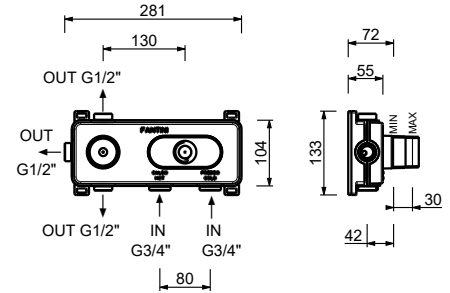

D373A

Built-in piece

19 00 D373A