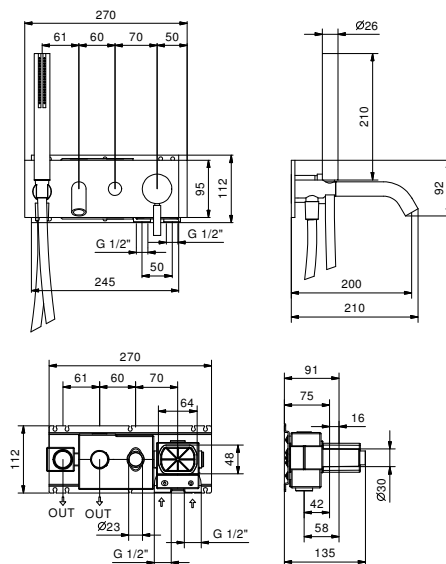

**Brushed Stainless Steel 50 93 E321B**

**Built-in piece**

22 00 D020A
-------------

1665

**Deck-mount bathtub mixer**

- spout projection 19,5 cm
- handles
- 4-hole
- **2-way** diverter with pushing button
- SUN handshower
- 150 cm flexible
- 1/2" inlets
- flexible supply lines