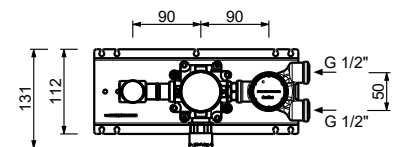

M012A

Built-in piece

44 00 M012A