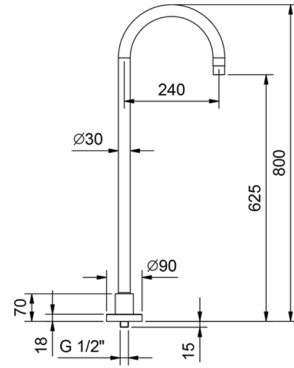

9350

Floor-mount bathtub spout

- spout projection 24 cm
- 1/2" inlet

Chrome	50 02 9350
Matt Black	50 13 9350
Matt White	50 29 9350
Matt Gun Metal PVD	50 P5 9350
Matt British Gold PVD	50 P6 9350
Matt Copper PVD	50 P9 9350
Deep Black PVD	50 S1 9350
Pure Brass PVD	50 Q7 9350
Raw Metal PVD	50 Q8 9350

Brushed Stainless Steel 50 93 9350