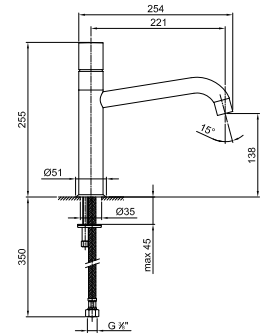

1651F

Single-hole sink mixer

- spout projection 22 cm
- handle
- flow restrictor 8 l/min at 3 bar
- flexible supply lines
- WITHOUT WASTE

Chrome

50 02 1651F

KITCHEN : traditional cartridge

1852F

Single-hole sink mixer - OLD CAFE'

- spout projection 18,5 cm
- handle
- turning spout
- one jet pull-out handshower
- flow restrictor 8 l/min at 3 bar
- flexible supply lines
- WITHOUT WASTE