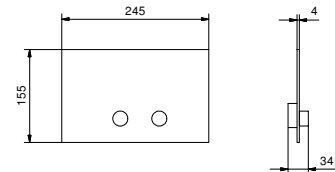

W216

Flush actuator plate

- Base material: stainless steel
- projecting push-button controls
- with round controls
- compatible with TECEBOX OCTA II
- minimum depth: see installation instructions
- without visible fixing system

N.B. complete finishing list in the section miscellaneous articles at the end of the pricelist

Brilliant Stainless Steel	91 38 W216
Matt Black	91 13 W216
Matt White	91 29 W216
Matt Gun Metal PVD	91 P5 W216
Matt British Gold PVD	91 P6 W216
Matt Copper PVD	91 P9 W216
Deep Black PVD	91 S1 W216
Pure Brass PVD	91 Q7 W216
Raw Metal PVD	91 Q8 W216

Brushed Stainless Steel 91 93 W216

8486

Double-function hydrobrush

- for WC cleaning
- for personal care if used with a shower mixer
- water plug with showerholder
- stop valve
- Base material: brass
- round backplate
- 120 cm PVC flexible
- 1/2" inlet

N.B. complete finishing list in the section miscellaneous articles at the end of the pricelist

N.B. : Brushed nickel PVD for matching with Stainless Steel series