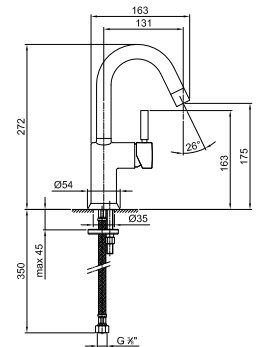

Chrome 42 02 1804WF

Matt Gun Metal PVD 42 P5 1804WF

Matt British Gold PVD 42 P6 1804WF

Matt Copper PVD 42 P9 1804WF

Deep Black PVD 42 S1 1804WF

1804F

Single-hole washbasin mixer - OLD CAFE'

- spout projection 13 cm
- handle
- turning spout
- flow restrictor 5 l/min at 3 bar
- flexible supply lines
- WITH WASTE