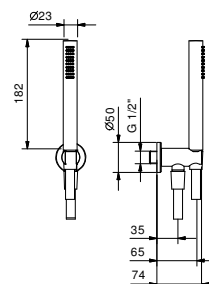

Chrome	86 02 8093
Matt Black	86 13 8093
Matt White	86 29 8093
Matt Gun Metal PVD	86 P5 8093
Matt British Gold PVD	86 P6 8093
Matt Copper PVD	86 P9 8093
Deep Black PVD	86 S1 8093
Pure Brass PVD	86 Q7 8093
Raw Metal PVD	86 Q8 8093

Brushed Stainless Steel 86 93 8093

9673

Handshower

- SUN
- Base material: ABS
- flow restrictor 9 l/min
- anti-lime scale system
- check valve

Chrome	90 02 9673
Matt Black	90 13 9673
Matt White	90 29 9673