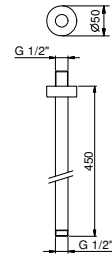

9237

Shower arm

- 45 cm long
- round backplate
- ceiling-mount
- 1/2" inlet

Chrome	86 02 9237
Matt Black	86 13 9237
Matt White	86 29 9237
Matt Gun Metal PVD	86 P5 9237
Matt British Gold PVD	86 P6 9237
Matt Copper PVD	86 P9 9237
Deep Black PVD	86 S1 9237
Pure Brass PVD	86 Q7 9237
Raw Metal PVD	86 Q8 9237

Brushed Stainless Steel 86 93 9237

OPTIONAL: Built-in part for plasterboard

W046 91 00 W046