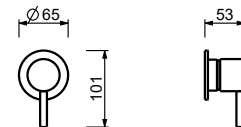

External piece

Chrome	50 02 E863B
Matt Black	50 13 E863B
Matt White	50 29 E863B
Matt Gun Metal PVD	50 P5 E863B
Matt British Gold PVD	50 P6 E863B
Matt Copper PVD	50 P9 E863B
Deep Black PVD	50 S1 E863B
Pure Brass PVD	50 Q7 E863B
Raw Metal PVD	50 Q8 E863B