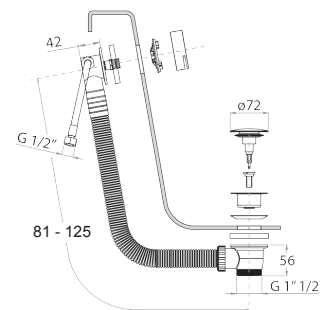

W001

Bathtub drain

- with handle
- WITH WASTE

N.B. complete finishing list in the section miscellaneous articles at the end of the pricelist

Chrome	91 02 W001
Matt Black	91 13 W001
Matt White	91 29 W001
Matt Gun Metal PVD	91 P5 W001
Matt British Gold PVD	91 P6 W001
Matt Copper PVD	91 P9 W001
Deep Black PVD	91 S1 W001

Brushed Stainless Steel 91 93 W001

W002

Bathtub drain

- with handle
- bath-tub drain with overflow
- WITH WASTE

N.B. complete finishing list in the section miscellaneous articles at the end of the pricelist

Chrome	91 02 W002
Matt Black	91 13 W002
Matt White	91 29 W002
Matt Gun Metal PVD	91 P5 W002
Matt British Gold PVD	91 P6 W002
Matt Copper PVD	91 P9 W002
Deep Black PVD	91 S1 W002

Brushed Stainless Steel 91 93 W002

9325

Mounting plate for deck-mount bathtub mixer

- screw covers
- mounting plate
- without cover plate

NOTE: To be finished with inspectable cover materials

Chrome 91 02 9325

9670

Mounting plate for deck-mount bathtub mixer

- screw covers
- mounting plate
- without cover plate

NOTE: To be finished with inspectable cover materials

Chrome 91 02 9670