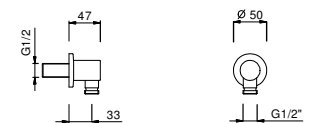

Water plug

- round backplate
- Base material: brass
- without shower holder

Chrome	91 02 7034
Matt Black	91 13 7034
Matt White	91 29 7034
Matt Gun Metal PVD	91 P5 7034
Matt British Gold PVD	91 P6 7034
Matt Copper PVD	91 P9 7034
Deep Black PVD	91 S1 7034
Pure Brass PVD	91 Q7 7034
Raw Metal PVD	91 Q8 7034

Brushed Stainless Steel 91 93 7034