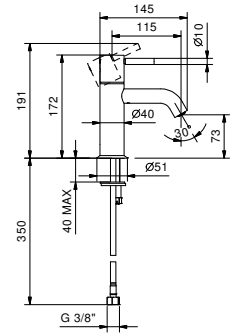

E804WF
lead $\emptyset$ free

Single-hole washbasin mixer

- spout projection 11,5 cm
- CYLINDRICAL handle with LEVER
- flow restrictor 5 l/min at 3 bar
- flexible supply lines
- WITHOUT WASTE

Chrome	50 02 E804WF
Matt Black	50 13 E804WF
Matt White	50 29 E804WF
Matt Gun Metal PVD	50 P5 E804WF
Matt British Gold PVD	50 P6 E804WF
Matt Copper PVD	50 P9 E804WF
Deep Black PVD	50 S1 E804WF
Pure Brass PVD	50 Q7 E804WF
Raw Metal PVD	50 Q8 E804WF

Brushed Stainless Steel 50 93 E804WF