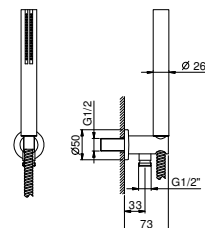

**Brushed Stainless Steel 86 93 9237**

**OPTIONAL: Built-in part for plasterboard**

**W046 91 00 W046**

**8051**

**Shower set**

- SUN handshower
- water plug with showerholder
- round backplate
- 150 cm PVC flexible
- 1/2" inlet