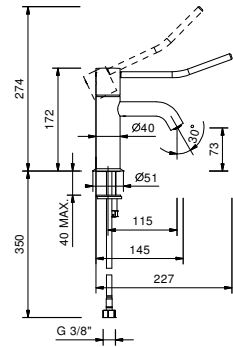

**Brushed Stainless Steel 50 93 E803F**

**G604WF**  
lead∅free

**Single-hole washbasin mixer**

- spout projection 11,5 cm
- long lever handle
- flow restrictor 5 l/min at 3 bar
- flexible supply lines
- WITHOUT WASTE