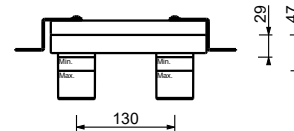

**Brushed Stainless Steel 50 93 E811B**

**Built-in piece**

44 00 M011A

**M011A**

lead $\varnothing$ free

**Wall-mount washbasin mixer**

- spout projection 20 cm
- CYLINDRICAL handle with LEVER
- with plate
- flow restrictor 5 l/min at 3 bar
- 1/2" inlets
- WITHOUT WASTE