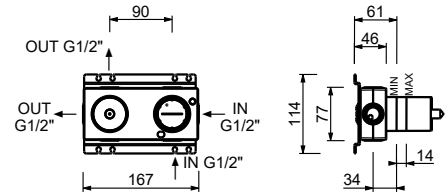

Built-in shower mixer

- handles
- with rosaces
- **2-way** diverter with turning knob
- 1/2" inlets
- soundproof
- for horizontal installation only

G481B

External piece

Chrome	50 02 G481B
Matt Black	50 13 G481B
Matt White	50 29 G481B
Matt Gun Metal PVD	50 P5 G481B
Matt British Gold PVD	50 P6 G481B
Matt Copper PVD	50 P9 G481B
Deep Black PVD	50 S1 G481B
Pure Brass PVD	50 Q7 G481B
Raw Metal PVD	50 Q8 G481B

Brushed Stainless Steel 50 93 G481B

Built-in piece

44 00 M685A

M685A

Built-in shower mixer

- handles
- with plate
- **2-way** diverter with turning knob
- 1/2" inlets
- soundproof
- for horizontal installation only

G482B

External piece

Chrome	50 02 G482B
Matt Black	50 13 G482B
Matt White	50 29 G482B
Matt Gun Metal PVD	50 P5 G482B
Matt British Gold PVD	50 P6 G482B
Matt Copper PVD	50 P9 G482B
Deep Black PVD	50 S1 G482B
Pure Brass PVD	50 Q7 G482B
Raw Metal PVD	50 Q8 G482B

Brushed Stainless Steel 50 93 G482B

Built-in piece

44 00 M685A

M685A