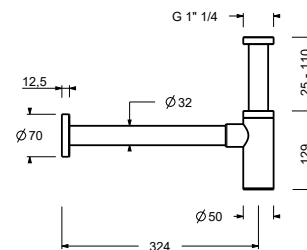

Bottle trap

- 1" 1/4
- for washbasin

N.B. complete finishing list in the section miscellaneous articles at the end of the pricelist

Chrome	91 02 9234
Matt Black	91 13 9234
Matt White	91 29 9234
Matt Gun Metal PVD	91 P5 9234
Matt British Gold PVD	91 P6 9234
Matt Copper PVD	91 P9 9234
Deep Black PVD	91 S1 9234
Pure Brass PVD	91 Q7 9234
Raw Metal PVD	91 Q8 9234

Brushed Stainless Steel 91 93 9234