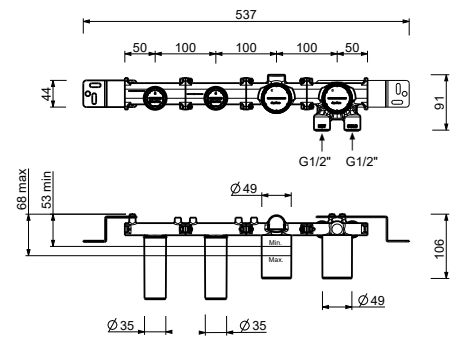

**Brushed Stainless Steel 50 93 M720B**

**R021A**

**Built-in piece**

44 00 R021A

**Built-in bathtub mixer**

- spout projection 15 cm
- handle
- **2-way** diverter with turning knob
- SUN handshower
- water plug with showerholder
- 150 cm PVC flexible
- 1/2" inlets