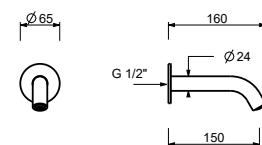

Z294
lead∅free

Wall-mount washbasin spout

- spout projection 15 cm
- flow restrictor 5 l/min at 3 bar
- 1/2" inlet

Chrome	50 02 Z294
Matt Black	50 13 Z294
Matt White	50 29 Z294
Matt Gun Metal PVD	50 P5 Z294
Matt British Gold PVD	50 P6 Z294
Matt Copper PVD	50 P9 Z294
Deep Black PVD	50 S1 Z294
Pure Brass PVD	50 Q7 Z294
Raw Metal PVD	50 Q8 Z294

Brushed Stainless Steel 50 93 Z294