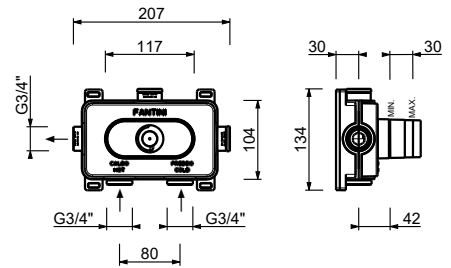

D400A

Built-in piece

19 00 D400A