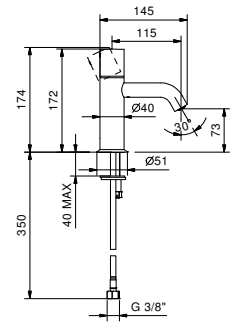

E904WF
lead $\emptyset$ free

Single-hole washbasin mixer

- spout projection 11,5 cm
- CYLINDRICAL handle
- flow restrictor 5 l/min at 3 bar
- flexible supply lines
- WITHOUT WASTE

Chrome	50 02 E904WF
Matt Black	50 13 E904WF
Matt White	50 29 E904WF
Matt Gun Metal PVD	50 P5 E904WF
Matt British Gold PVD	50 P6 E904WF
Matt Copper PVD	50 P9 E904WF
Deep Black PVD	50 S1 E904WF
Pure Brass PVD	50 Q7 E904WF
Raw Metal PVD	50 Q8 E904WF

Brushed Stainless Steel 50 93 E904WF