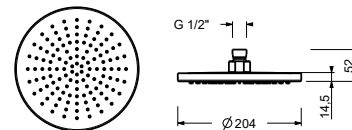

8136

Rain showerhead

- Ø 20 cm
- Base material: brass
- Base material: stainless steel
- flow restrictor 12 l/min at 3 bar
- anti-lime scale system
- 1/2" inlet
- check valve

NOTE: conditions necessary for the correct functioning: Min. Flow Rate: 10 l/min

Chrome	86 02 8136
Matt Black	86 13 8136
Matt White	86 29 8136
Matt Gun Metal PVD	86 P5 8136
Matt British Gold PVD	86 P6 8136
Matt Copper PVD	86 P9 8136
Deep Black PVD	86 S1 8136
Pure Brass PVD	86 Q7 8136
Raw Metal PVD	86 Q8 8136

Brushed Stainless Steel 86 93 8136