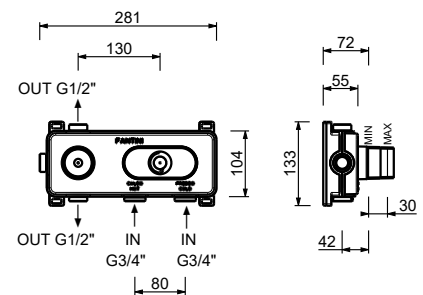

**Brushed Stainless Steel 87 93 G572B**

**D372A**

**Built-in piece**

19 00 D372A

**3/4" built-in thermostatic shower mixer**

- handles
- **3-way** shut-off diverter with turning knob
- for horizontal installation only
- 3/4" inlets