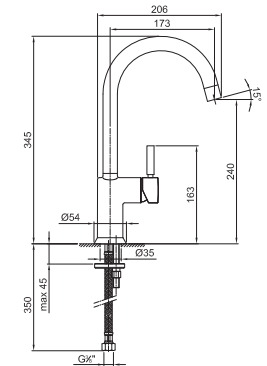

Chrome

42 02 1855F

Matt Gun Metal PVD

42 P5 1855F

Matt British Gold PVD

42 P6 1855F

Matt Copper PVD

42 P9 1855F

Deep Black PVD

42 S1 1855F