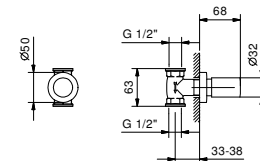

**Brushed Stainless Steel 41 93 4035B**

**4035A**

**Built-in piece**

19 00 4035A

**E829**

**Showerrail with external mixer**

- handles
- **2-way** shut-off diverter with turning knob
- 150 cm PVC flexible
- handshower
- shower head  $\varnothing$  24 cm
- 1/2" inlets
- adjustable slider