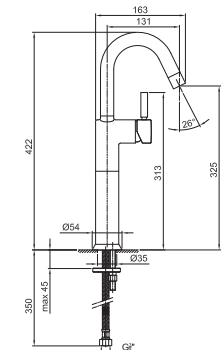

E906WF
lead $\emptyset$ free

Single-hole high washbasin mixer

- spout projection 14,5 cm
- CYLINDRICAL handle
- flow restrictor 5 l/min at 3 bar
- flexible supply lines
- WITHOUT WASTE

Chrome	50 02 E906WF
Matt Black	50 13 E906WF
Matt White	50 29 E906WF
Matt Gun Metal PVD	50 P5 E906WF
Matt British Gold PVD	50 P6 E906WF
Matt Copper PVD	50 P9 E906WF
Deep Black PVD	50 S1 E906WF
Pure Brass PVD	50 Q7 E906WF
Raw Metal PVD	50 Q8 E906WF

Brushed Stainless Steel 50 93 E906WF

E806WF
lead $\emptyset$ free

Single-hole high washbasin mixer

- spout projection 14,5 cm
- CYLINDRICAL handle with LEVER
- flow restrictor 5 l/min at 3 bar
- flexible supply lines
- WITHOUT WASTE

Chrome	50 02 E806WF
Matt Black	50 13 E806WF
Matt White	50 29 E806WF
Matt Gun Metal PVD	50 P5 E806WF
Matt British Gold PVD	50 P6 E806WF
Matt Copper PVD	50 P9 E806WF
Deep Black PVD	50 S1 E806WF
Pure Brass PVD	50 Q7 E806WF
Raw Metal PVD	50 Q8 E806WF

Brushed Stainless Steel 50 93 E806WF

1806WF

Single-hole high washbasin mixer - OLD CAFE'

- spout projection 13 cm
- handle
- turning spout
- flow restrictor 5 l/min at 3 bar
- flexible supply lines
- WITHOUT WASTE

Chrome	42 02 1806WF
Matt Gun Metal PVD	42 P5 1806WF
Matt British Gold PVD	42 P6 1806WF
Matt Copper PVD	42 P9 1806WF
Deep Black PVD	42 S1 1806WF