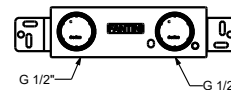

**Brushed Stainless Steel 50 93 E810B**

**Built-in piece**

44 00 M011A

**M011A**

lead $\varnothing$ free

**Wall-mount washbasin mixer**

- spout projection 20 cm
- CYLINDRICAL handle with LEVER
- with rosaces
- flow restrictor 5 l/min at 3 bar
- 1/2" inlets
- WITHOUT WASTE