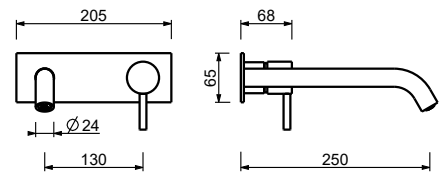

External piece

Chrome	50 02 E814B
Matt Black	50 13 E814B
Matt White	50 29 E814B
Matt Gun Metal PVD	50 P5 E814B
Matt British Gold PVD	50 P6 E814B
Matt Copper PVD	50 P9 E814B
Deep Black PVD	50 S1 E814B
Pure Brass PVD	50 Q7 E814B
Raw Metal PVD	50 Q8 E814B