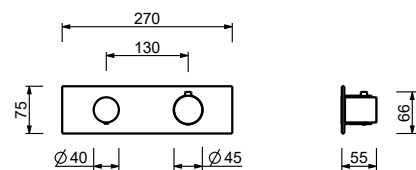

G572B

External piece

Chrome	87 02 G572B
Matt Black	87 13 G572B
Matt White	87 29 G572B
Matt Gun Metal PVD	87 P5 G572B
Matt British Gold PVD	87 P6 G572B
Matt Copper PVD	87 P9 G572B
Deep Black PVD	87 S1 G572B
Pure Brass PVD	87 Q7 G572B
Raw Metal PVD	87 Q8 G572B

Brushed Stainless Steel 87 93 G572B