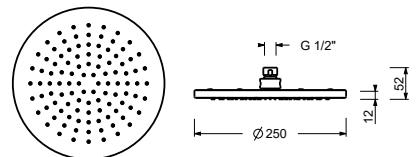

8146

Rain showerhead

- Ø 25 cm
- Base material: stainless steel
- flow restrictor 12 l/min at 3 bar
- anti-lime scale system
- 1/2" inlet
- check valve

NOTE: conditions necessary for the correct functioning: Min. Flow Rate: 10 l/min