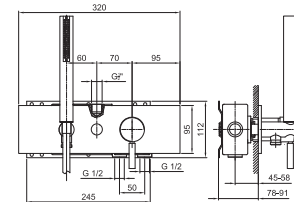

Built-in bathtub/shower mixer

- CYLINDRICAL handle with LEVER
- **2-way** automatic diverter
- SUN handshower
- water plug with showerholder
- 150 cm PVC flexible
- 1/2" inlets
- soundproof

NOTE: FIT handshower in PVD and 93 finishes

E384B

External piece

Chrome	50 02 E384B
Matt Black	50 13 E384B
Matt White	50 29 E384B
Matt Gun Metal PVD	50 P5 E384B
Matt British Gold PVD	50 P6 E384B
Matt Copper PVD	50 P9 E384B
Deep Black PVD	50 S1 E384B

Brushed Stainless Steel 50 93 E384B

D084A

Built-in piece

22 00 D084A

1/2" stop valve

- handle
- 90° ceramic cartridge
- 1/2" inlets

4035B

External piece

Chrome	41 02 4035B
Matt Black	41 13 4035B
Matt White	41 29 4035B
Matt Gun Metal PVD	41 P5 4035B
Matt British Gold PVD	41 P6 4035B
Matt Copper PVD	41 P9 4035B
Deep Black PVD	41 S1 4035B
Pure Brass PVD	41 Q7 4035B
Raw Metal PVD	41 Q8 4035B

Brushed Stainless Steel 41 93 4035B

4035A

Built-in piece

19 00 4035A