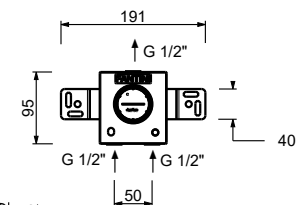

Brushed Stainless Steel 50 93 E863B