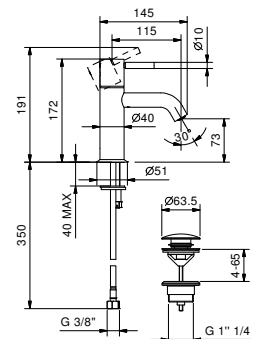

E804F
lead $\emptyset$ free

Single-hole washbasin mixer

- spout projection 11,5 cm
- CYLINDRICAL handle with LEVER
- flow restrictor 5 l/min at 3 bar
- flexible supply lines
- WITH pop-up WASTE

Chrome	50 02 E804F
Matt Black	50 13 E804F
Matt White	50 29 E804F
Matt Gun Metal PVD	50 P5 E804F
Matt British Gold PVD	50 P6 E804F
Matt Copper PVD	50 P9 E804F
Deep Black PVD	50 S1 E804F
Pure Brass PVD	50 Q7 E804F
Raw Metal PVD	50 Q8 E804F

Brushed Stainless Steel 50 93 E804F