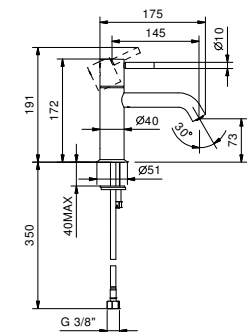

E803WF
lead $\emptyset$ free

Single-hole washbasin mixer with extended spout

- spout projection 14,5 cm
- CYLINDRICAL handle with LEVER
- flow restrictor 5 l/min at 3 bar
- flexible supply lines
- WITHOUT WASTE

Chrome	50 02 E803WF
Matt Black	50 13 E803WF
Matt White	50 29 E803WF
Matt Gun Metal PVD	50 P5 E803WF
Matt British Gold PVD	50 P6 E803WF
Matt Copper PVD	50 P9 E803WF
Deep Black PVD	50 S1 E803WF
Pure Brass PVD	50 Q7 E803WF
Raw Metal PVD	50 Q8 E803WF

Brushed Stainless Steel 50 93 E803WF