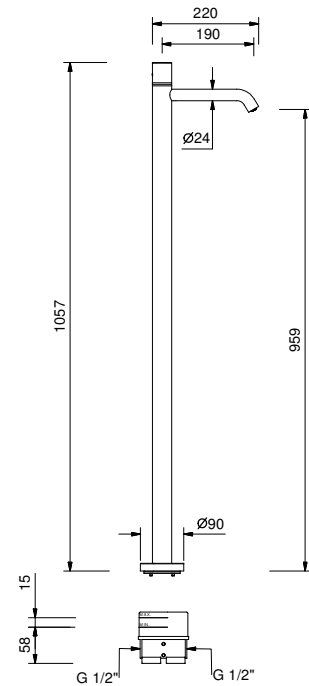

**Brushed Stainless Steel 50 93 E936B**

**Built-in piece**

19 00 3336A

lead $\varnothing$ free

**Floor-mount washbasin mixer**

- spout projection 19 cm
- CYLINDRICAL handle with LEVER
- flow restrictor 5 l/min at 3 bar
- 1/2" inlets
- WITHOUT WASTE