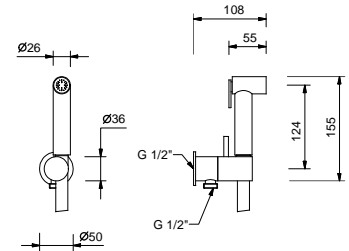

8486

Double-function hydrobrush

- for WC cleaning
- for personal care if used with a shower mixer
- water plug with showerholder
- stop valve
- Base material: brass
- round backplate
- 120 cm PVC flexible
- 1/2" inlet

N.B. complete finishing list in the section miscellaneous articles at the end of the pricelist

N.B : Brushed nickel PVD for matching with Stainless Steel series

Chrome	91 02 8486
Matt Black	91 13 8486
Matt White	91 29 8486
Brushed Nickel PVD	91 92 8486
Matt Gun Metal PVD	91 P5 8486
Matt British Gold PVD	91 P6 8486
Matt Copper PVD	91 P9 8486
Deep Black PVD	91 S1 8486
Pure Brass PVD	91 Q7 8486
Raw Metal PVD	91 Q8 8486