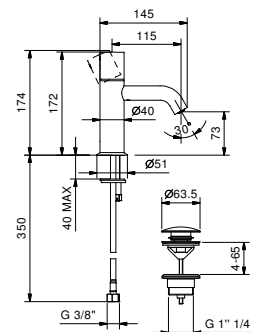

E904F
lead $\emptyset$ free

Single-hole washbasin mixer

- spout projection 11,5 cm
- CYLINDRICAL handle
- flow restrictor 5 l/min at 3 bar
- flexible supply lines
- WITH pop-up WASTE

Chrome	50 02 E904F
Matt Black	50 13 E904F
Matt White	50 29 E904F
Matt Gun Metal PVD	50 P5 E904F
Matt British Gold PVD	50 P6 E904F
Matt Copper PVD	50 P9 E904F
Deep Black PVD	50 S1 E904F
Pure Brass PVD	50 Q7 E904F
Raw Metal PVD	50 Q8 E904F

Brushed Stainless Steel 50 93 E904F