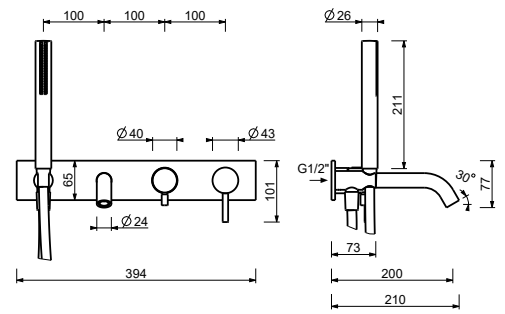

Built-in bathtub mixer

- spout projection 20 cm
- handle
- **2-way** diverter with turning knob
- SUN handshower
- water plug with showerholder
- 150 cm PVC flexible
- 1/2" inlets

NOTE: FIT handshower in PVD and 93 finishes

E821B

External piece

Chrome	50 02 E821B
Matt Black	50 13 E821B
Matt White	50 29 E821B
Matt Gun Metal PVD	50 P5 E821B
Matt British Gold PVD	50 P6 E821B
Matt Copper PVD	50 P9 E821B
Deep Black PVD	50 S1 E821B
Pure Brass PVD	50 Q7 E821B
Raw Metal PVD	50 Q8 E821B

Brushed Stainless Steel 50 93 E821B