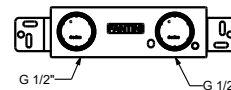

Brushed Stainless Steel 50 93 E814B

Built-in piece

44 00 M011A

M011A