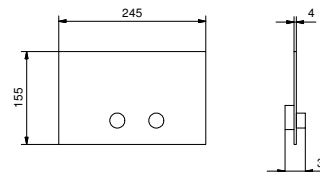

Flush actuator plate

- Base material: stainless steel
- projecting push-button controls
- with round controls
- compatible with GEBERIT SIGMA8, SIGMA12
- without visible fixing system

N.B. complete finishing list in the section miscellaneous articles at the end of the pricelist