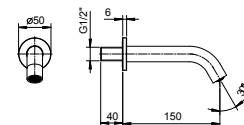

8432

Wall-mount bathtub spout

- spout projection 15 cm
- 1/2" inlet

Chrome	50 02 8432
Matt Black	50 13 8432
Matt White	50 29 8432
Matt Gun Metal PVD	50 P5 8432
Matt British Gold PVD	50 P6 8432
Matt Copper PVD	50 P9 8432
Deep Black PVD	50 S1 8432
Pure Brass PVD	50 Q7 8432
Raw Metal PVD	50 Q8 8432

Brushed Stainless Steel 50 93 8432