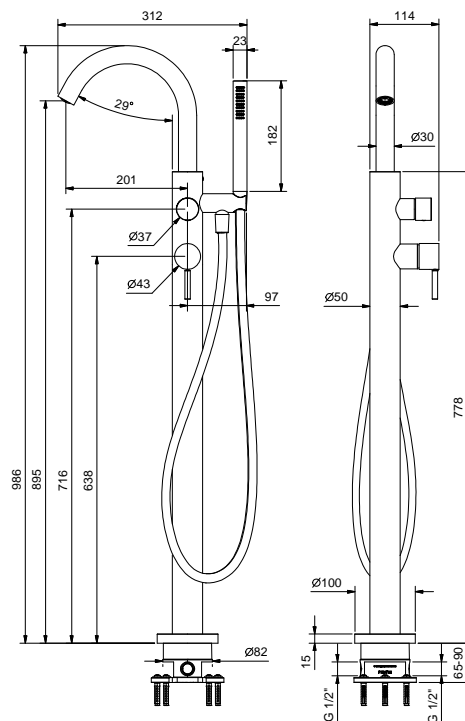

Floor-mount bathtub mixer

- spout projection 20,1 cm
- handle
- open/close handle with flow and temperature control
- FIT handshower
- handshower holder
- 150 cm PVC flexible
- 1/2" inlets
- on foot

E880B

External piece

Chrome	50 02 E880B
Matt Black	50 13 E880B
Matt White	50 29 E880B
Matt Gun Metal PVD	50 P5 E880B
Matt British Gold PVD	50 P6 E880B
Matt Copper PVD	50 P9 E880B
Deep Black PVD	50 S1 E880B
Pure Brass PVD	50 Q7 E880B
Raw Metal PVD	50 Q8 E880B

Brushed Stainless Steel 50 93 E880B