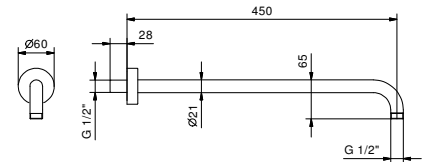

8028

Shower arm

- 45 cm long
- round backplate
- wall-mount
- 1/2" inlet

Chrome	86 02 8028
Matt Black	86 13 8028
Matt White	86 29 8028
Matt Gun Metal PVD	86 P5 8028
Matt British Gold PVD	86 P6 8028
Matt Copper PVD	86 P9 8028
Deep Black PVD	86 S1 8028
Pure Brass PVD	86 Q7 8028
Raw Metal PVD	86 Q8 8028

Brushed Stainless Steel 86 93 8028

OPTIONAL: Built-in part for plasterboard

W046 91 00 W046