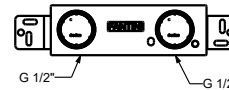

Brushed Stainless Steel 50 93 E811B

Built-in piece

44 00 M011A

M011A