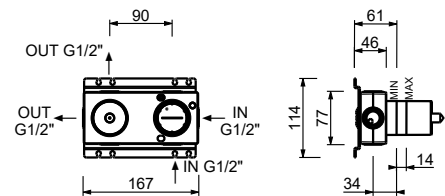

Built-in shower mixer

- handles
- with rosaces
- **2-way** diverter with turning knob
- 1/2" inlets
- soundproof
- for horizontal installation only

G481B

External piece

Chrome	50 02 G481B
Matt Black	50 13 G481B
Matt White	50 29 G481B
Matt Gun Metal PVD	50 P5 G481B
Matt British Gold PVD	50 P6 G481B
Matt Copper PVD	50 P9 G481B
Deep Black PVD	50 S1 G481B
Pure Brass PVD	50 Q7 G481B
Raw Metal PVD	50 Q8 G481B

Brushed Stainless Steel 50 93 G481B

Built-in piece

44 00 M685A

M685A

Built-in shower mixer

- handles
- with plate
- **2-way** diverter with turning knob
- 1/2" inlets
- soundproof
- for horizontal installation only

G482B

External piece

Chrome	50 02 G482B
Matt Black	50 13 G482B
Matt White	50 29 G482B
Matt Gun Metal PVD	50 P5 G482B
Matt British Gold PVD	50 P6 G482B
Matt Copper PVD	50 P9 G482B
Deep Black PVD	50 S1 G482B
Pure Brass PVD	50 Q7 G482B
Raw Metal PVD	50 Q8 G482B

Brushed Stainless Steel 50 93 G482B

Built-in piece

44 00 M685A

M685A