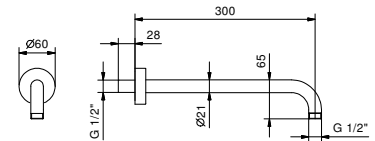

8027

Shower arm

- 30 cm long
- round backplate
- wall-mount
- 1/2" inlet

Chrome	86 02 8027
Matt Black	86 13 8027
Matt White	86 29 8027
Matt Gun Metal PVD	86 P5 8027
Matt British Gold PVD	86 P6 8027
Matt Copper PVD	86 P9 8027
Deep Black PVD	86 S1 8027
Pure Brass PVD	86 Q7 8027
Raw Metal PVD	86 Q8 8027

Brushed Stainless Steel 86 93 8027

OPTIONAL: Built-in part for plasterboard

W046 91 00 W046