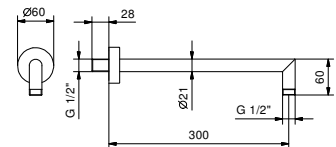

Shower arm

- 30 cm long
- round backplate
- wall-mount
- 1/2" inlet

Chrome	86 02 9231
Matt Black	86 13 9231
Matt White	86 29 9231
Matt Gun Metal PVD	86 P5 9231
Matt British Gold PVD	86 P6 9231
Matt Copper PVD	86 P9 9231
Deep Black PVD	86 S1 9231

Brushed Stainless Steel 86 93 9231

OPTIONAL: Built-in part for plasterboard

W046 91 00 W046